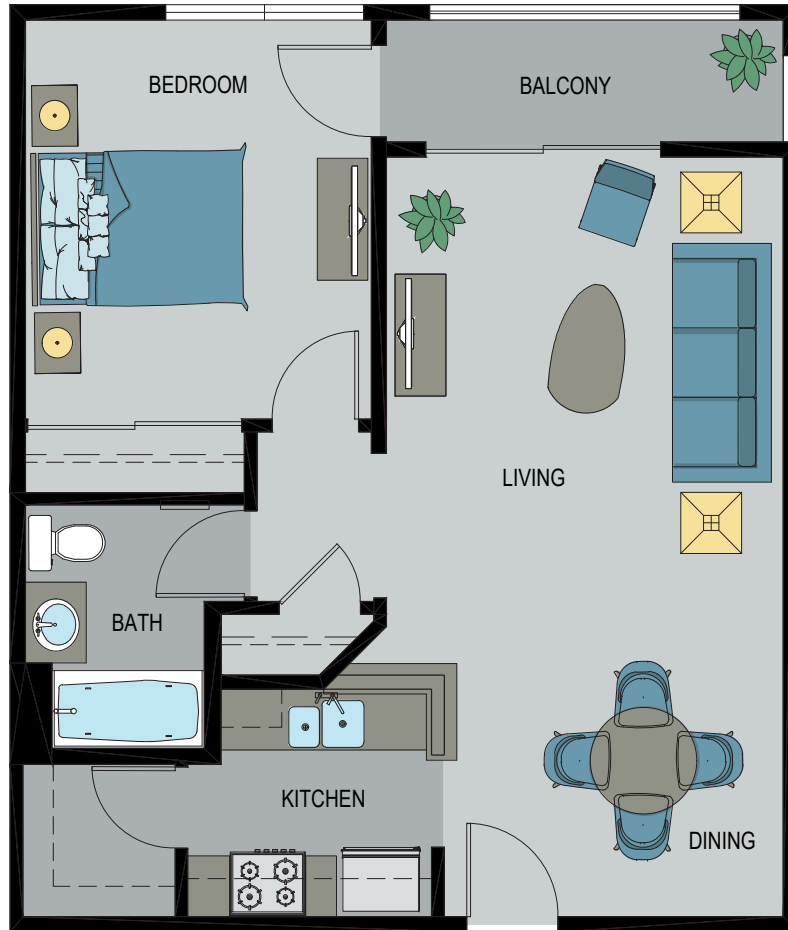

RIVERGLEN APARTMENTS

2850 RIVERSIDE DR. LOS ANGELES, CA 90039

LAYOUT A: 1 BED / 1 BATH

685 SF
(EXCLUDES BALCONY)

RIVERGLEN APARTMENTS

2850 RIVERSIDE DR. LOS ANGELES, CA 90039

LAYOUT A: 1 BED / 1 BATH

*ROOM SIZES ARE APPROXIMATE AND FOR REFERENCE ONLY

685 SF
(EXCLUDES BALCONY)
