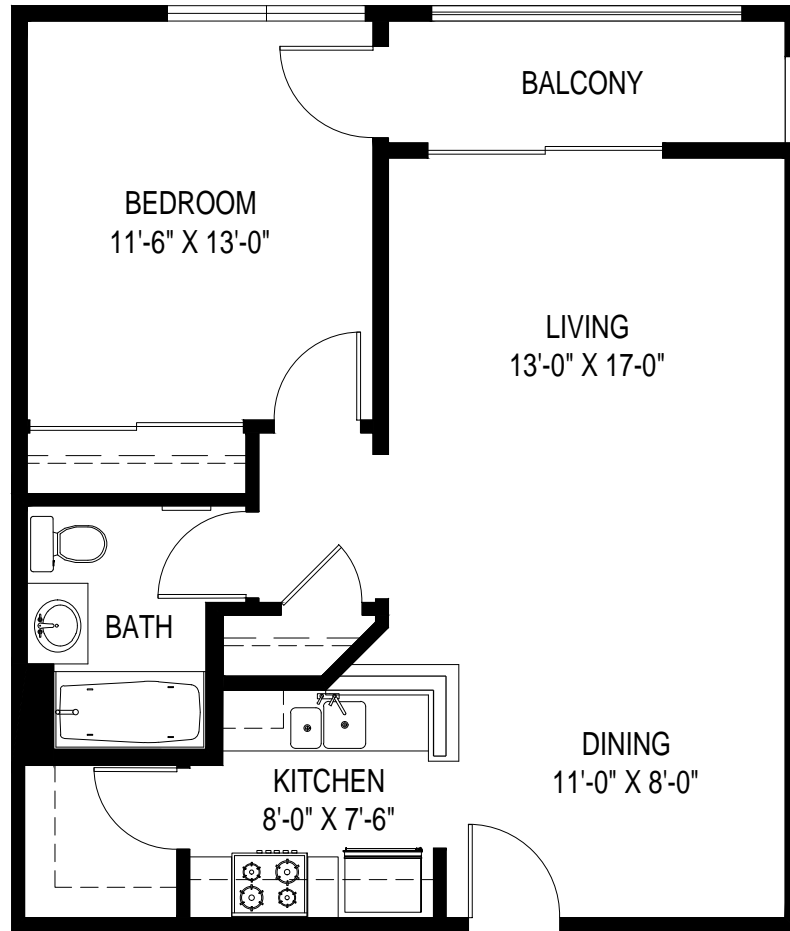

RIVERGLEN APARTMENTS

2850 RIVERSIDE DR. LOS ANGELES, CA 90039

LAYOUT A: 1 BED / 1 BATH

685 SF
(EXCLUDES BALCONY)

RIVERGLEN APARTMENTS

2850 RIVERSIDE DR. LOS ANGELES, CA 90039

LAYOUT A: 1 BED / 1 BATH

*ROOM SIZES ARE APPROXIMATE AND FOR REFERENCE ONLY

685 SF
(EXCLUDES BALCONY)
