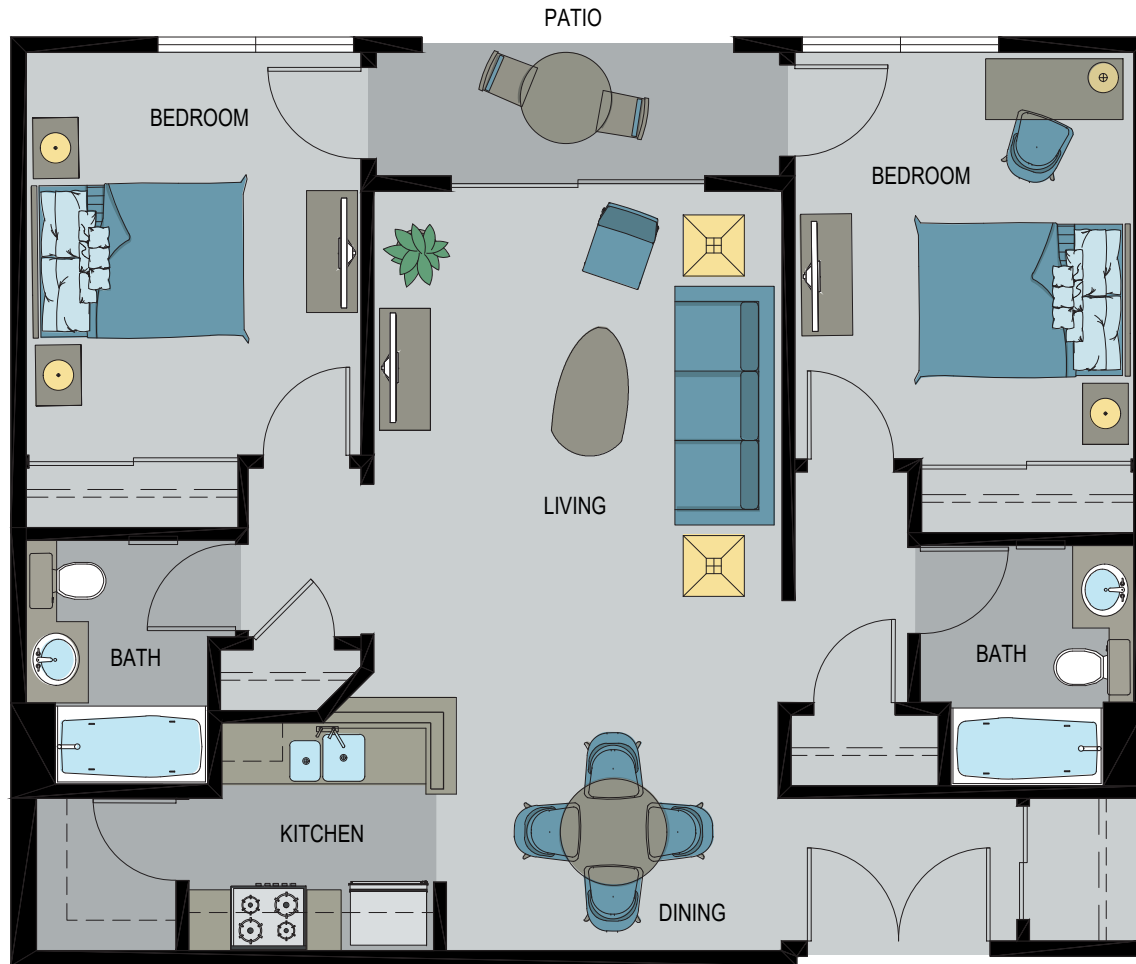

# RIVERGLEN APARTMENTS

2850 RIVERSIDE DR. LOS ANGELES, CA 90039

---

LAYOUT B: 2 BED / 2 BATH

1,026 SF  
(EXCLUDES PATIO)

---

---

## LAYOUT B: 2 BED / 2 BATH

\*ROOM SIZES ARE APPROXIMATE AND FOR REFERENCE ONLY

1,026 SF

(EXCLUDES PATIO)

---