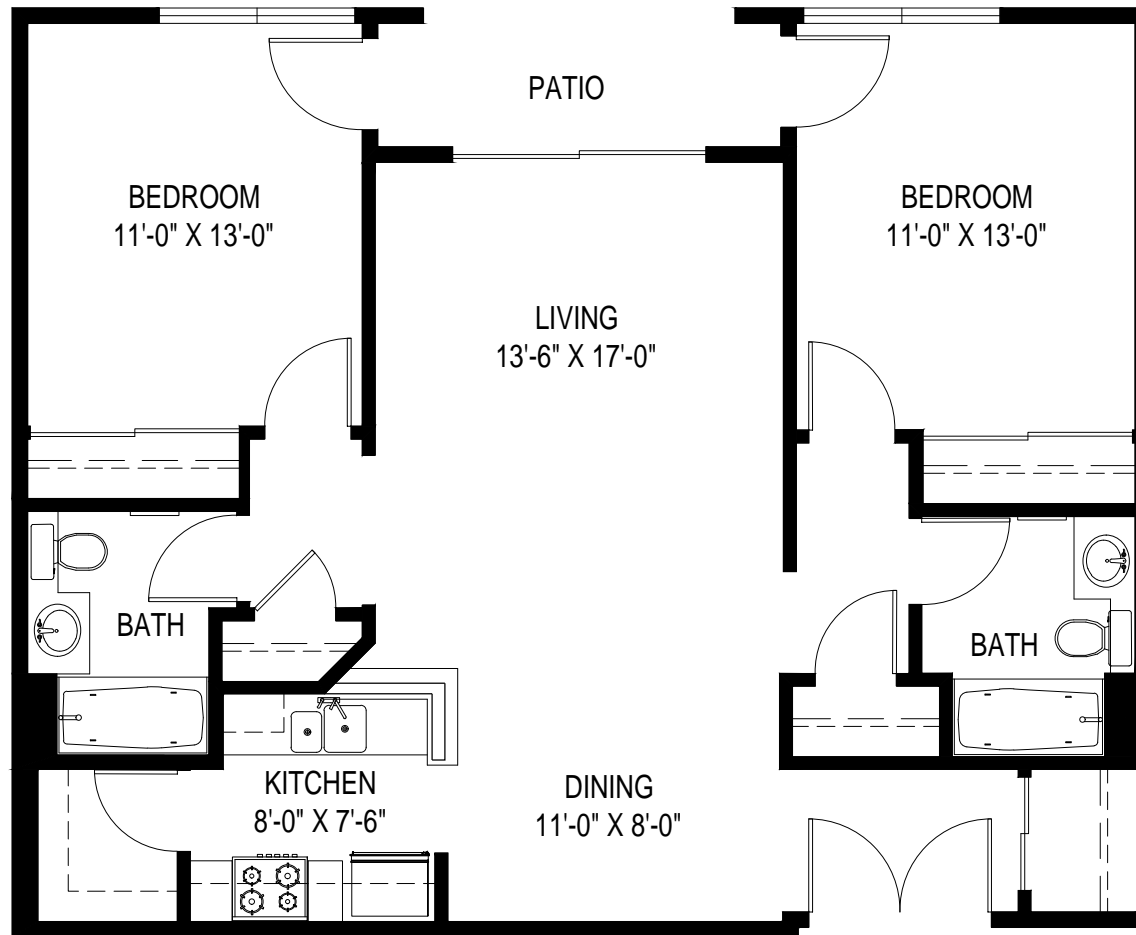

RIVERGLEN APARTMENTS

2850 RIVERSIDE DR. LOS ANGELES, CA 90039

LAYOUT B: 2 BED / 2 BATH

*ROOM SIZES ARE APPROXIMATE AND FOR REFERENCE ONLY

1,026 SF

(EXCLUDES PATIO)