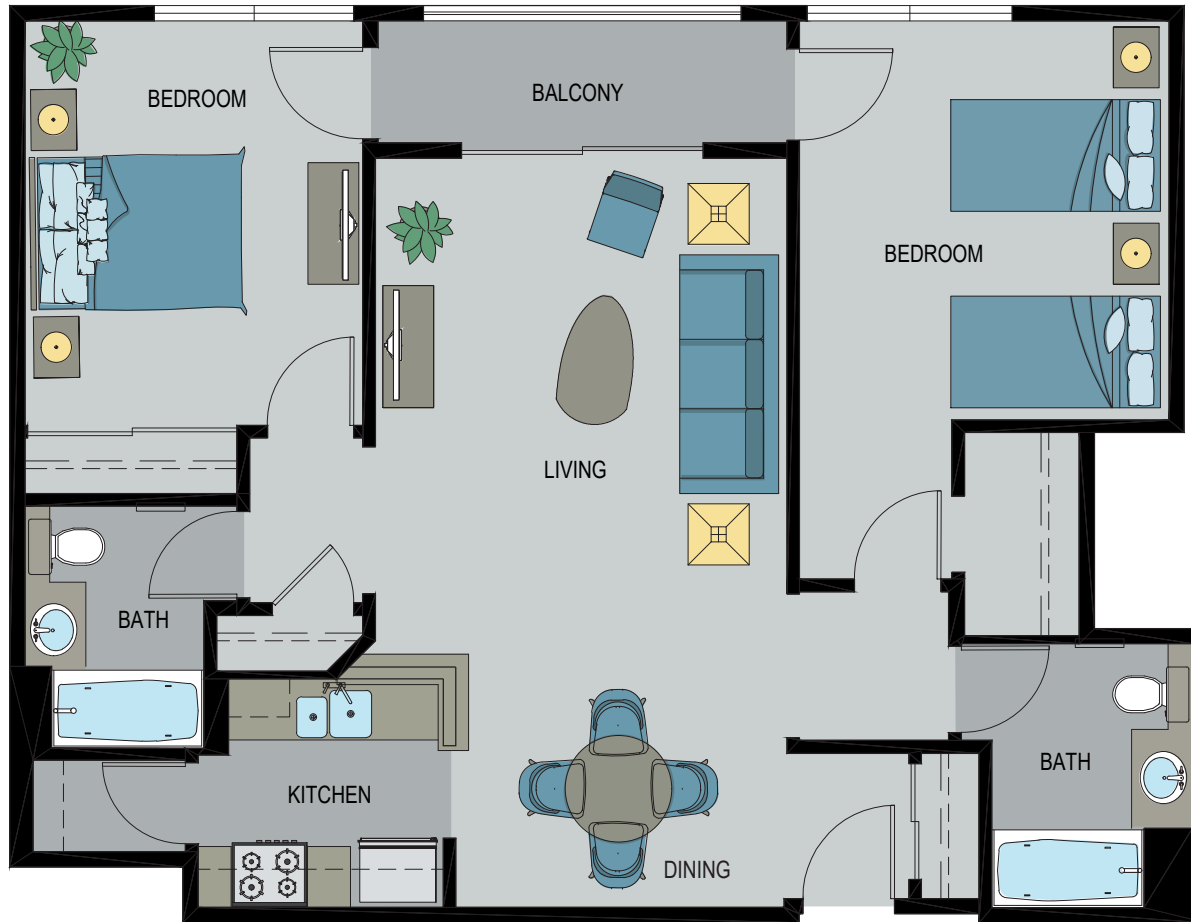

# RIVERGLEN APARTMENTS

2850 RIVERSIDE DR. LOS ANGELES, CA 90039

---

LAYOUT C: 2 BED / 2 BATH

1,023 SF  
(EXCLUDES PATIO)

---

---

# RIVERGLEN APARTMENTS

2850 RIVERSIDE DR. LOS ANGELES, CA 90039

---

**LAYOUT C: 2 BED / 2 BATH**

\*ROOM SIZES ARE APPROXIMATE AND FOR REFERENCE ONLY

**1,023 SF**  
(EXCLUDES PATIO)

---