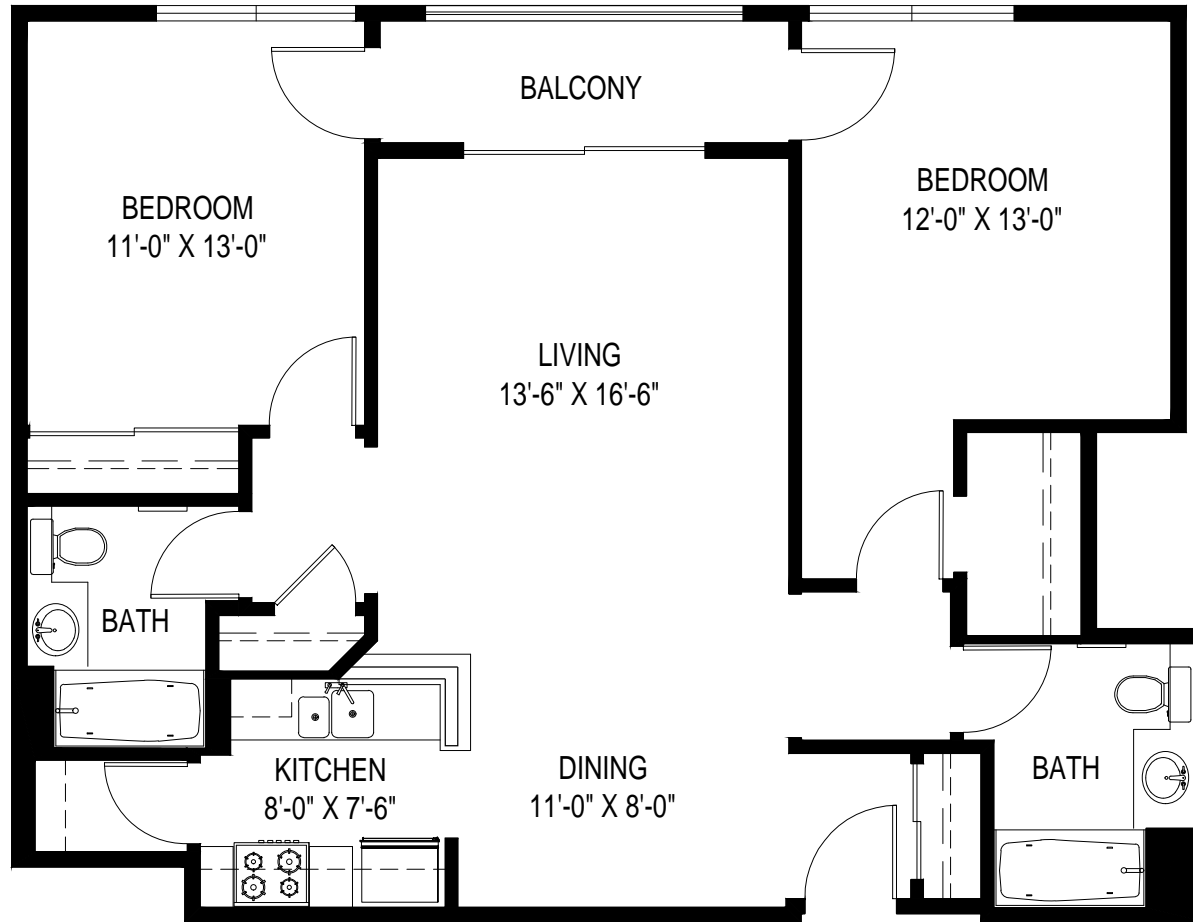

# RIVERGLEN APARTMENTS

2850 RIVERSIDE DR. LOS ANGELES, CA 90039

---

LAYOUT C: 2 BED / 2 BATH

1,023 SF  
(EXCLUDES PATIO)

---

---

# RIVERGLEN APARTMENTS

2850 RIVERSIDE DR. LOS ANGELES, CA 90039

---

**LAYOUT C: 2 BED / 2 BATH**

\*ROOM SIZES ARE APPROXIMATE AND FOR REFERENCE ONLY

**1,023 SF**  
(EXCLUDES PATIO)

---