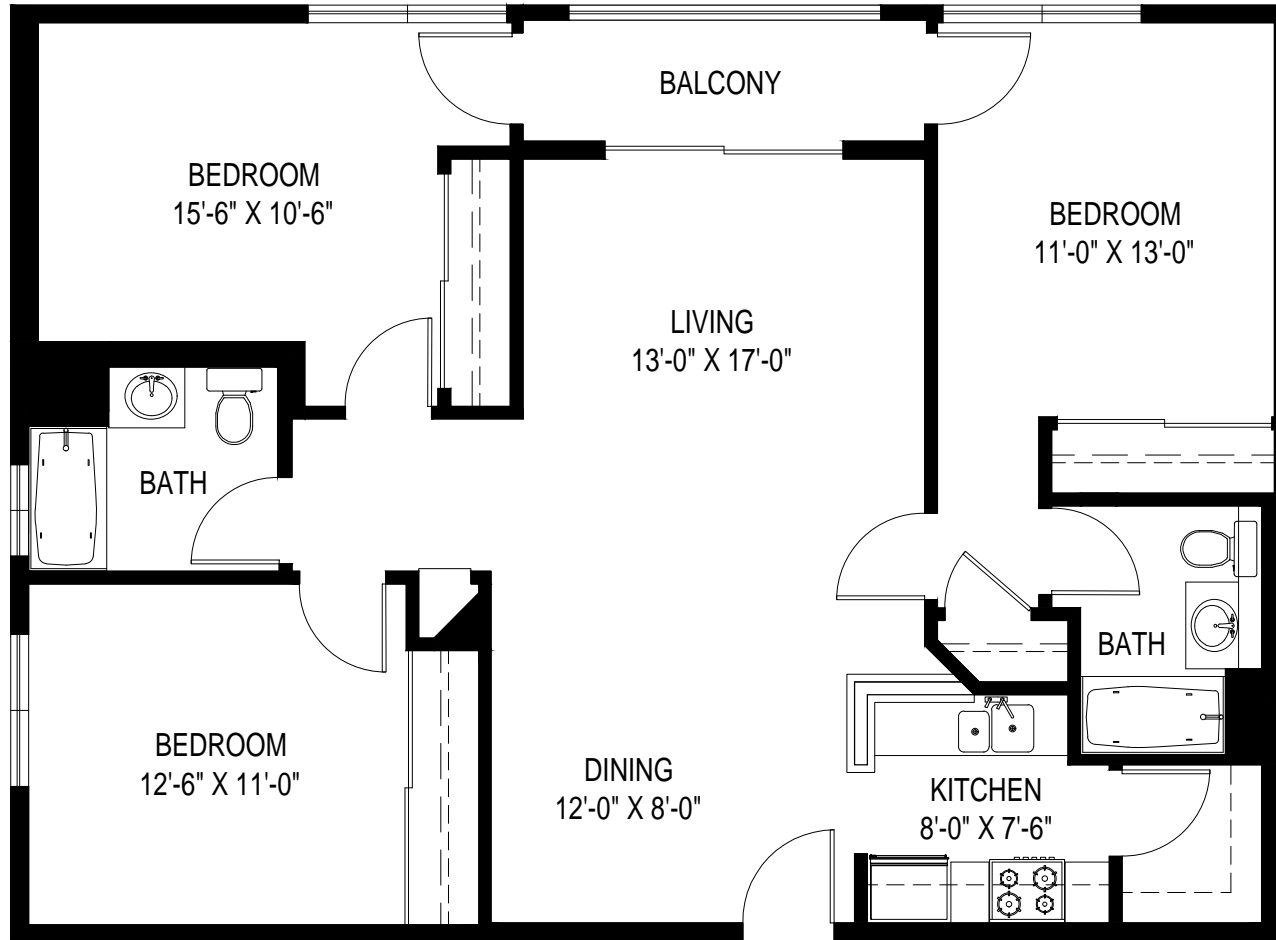

RIVERGLEN APARTMENTS

2850 RIVERSIDE DR. LOS ANGELES, CA 90039

LAYOUT D: 3 BED / 2 BATH

1,160 SF
(EXCLUDES BALCONY)

RIVERGLEN APARTMENTS

2850 RIVERSIDE DR. LOS ANGELES, CA 90039

LAYOUT D: 3 BED / 2 BATH

*ROOM SIZES ARE APPROXIMATE AND FOR REFERENCE ONLY

1,160 SF

(EXCLUDES BALCONY)
