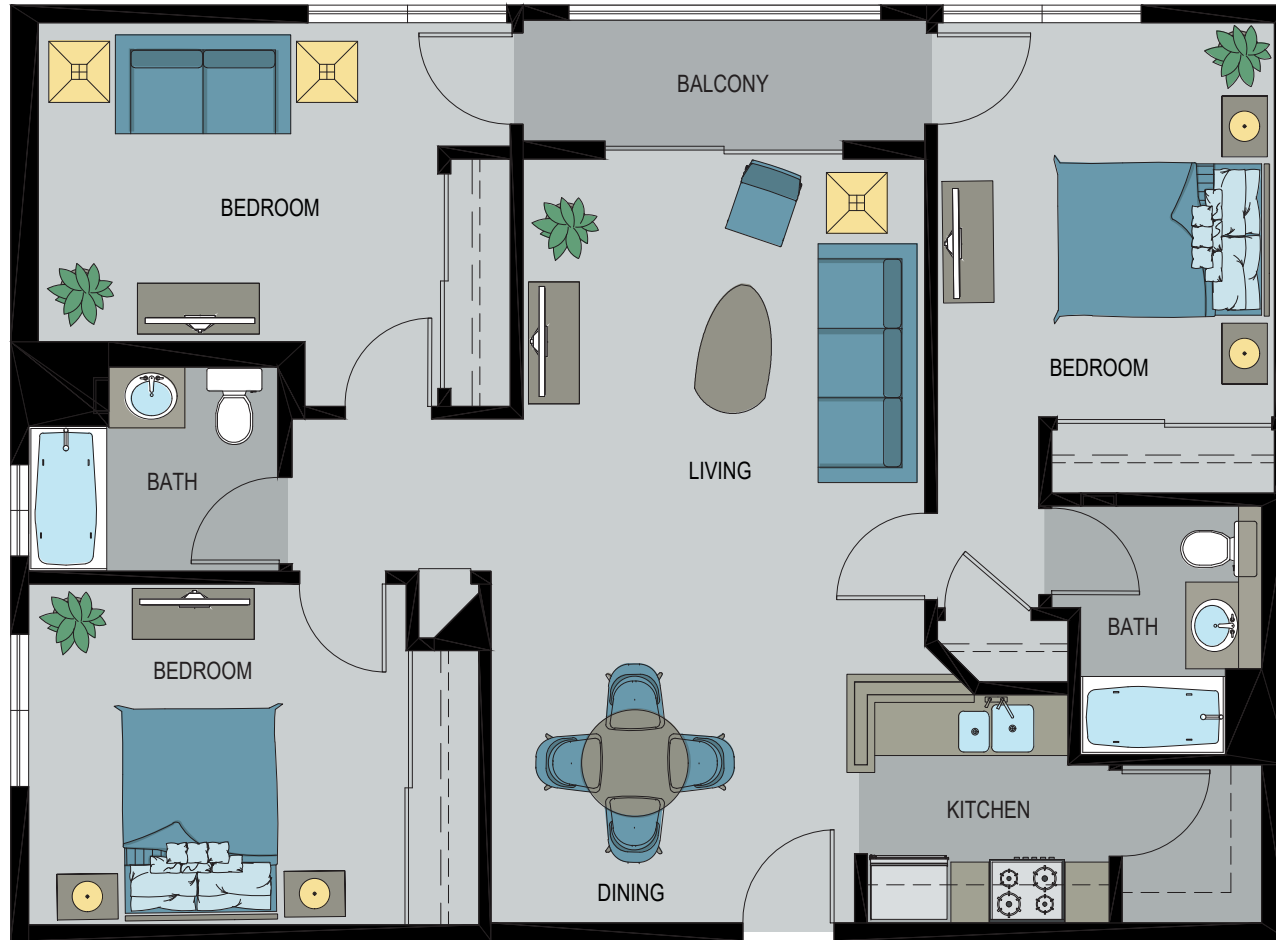

RIVERGLEN APARTMENTS

2850 RIVERSIDE DR. LOS ANGELES, CA 90039

LAYOUT D: 3 BED / 2 BATH

1,160 SF
(EXCLUDES BALCONY)

RIVERGLEN APARTMENTS

2850 RIVERSIDE DR. LOS ANGELES, CA 90039

LAYOUT D: 3 BED / 2 BATH

*ROOM SIZES ARE APPROXIMATE AND FOR REFERENCE ONLY

1,160 SF

(EXCLUDES BALCONY)
