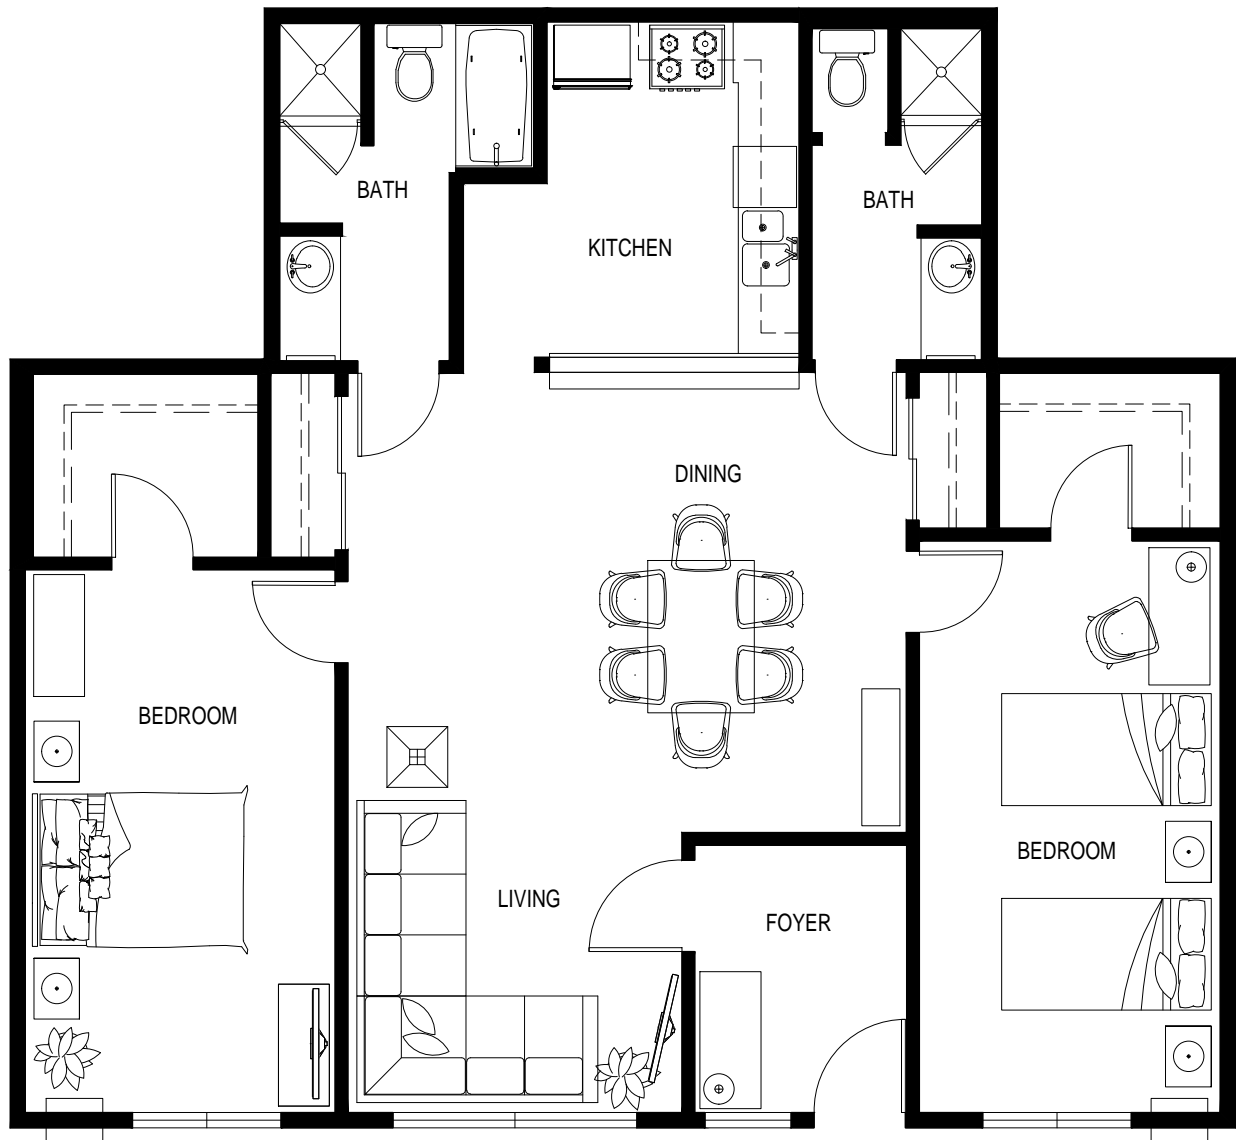

# ROYAL VILLA APARTMENTS

8040 RESEDA BLVD. RESEDA, CA 91335

---

LAYOUT A: 2 BED / 2 BATH    1,244 SF

---

---

# ROYAL VILLA APARTMENTS

8040 RESEDA BLVD. RESEDA, CA 91335

---

LAYOUT A: 2 BED / 2 BATH    1,244 SF

---