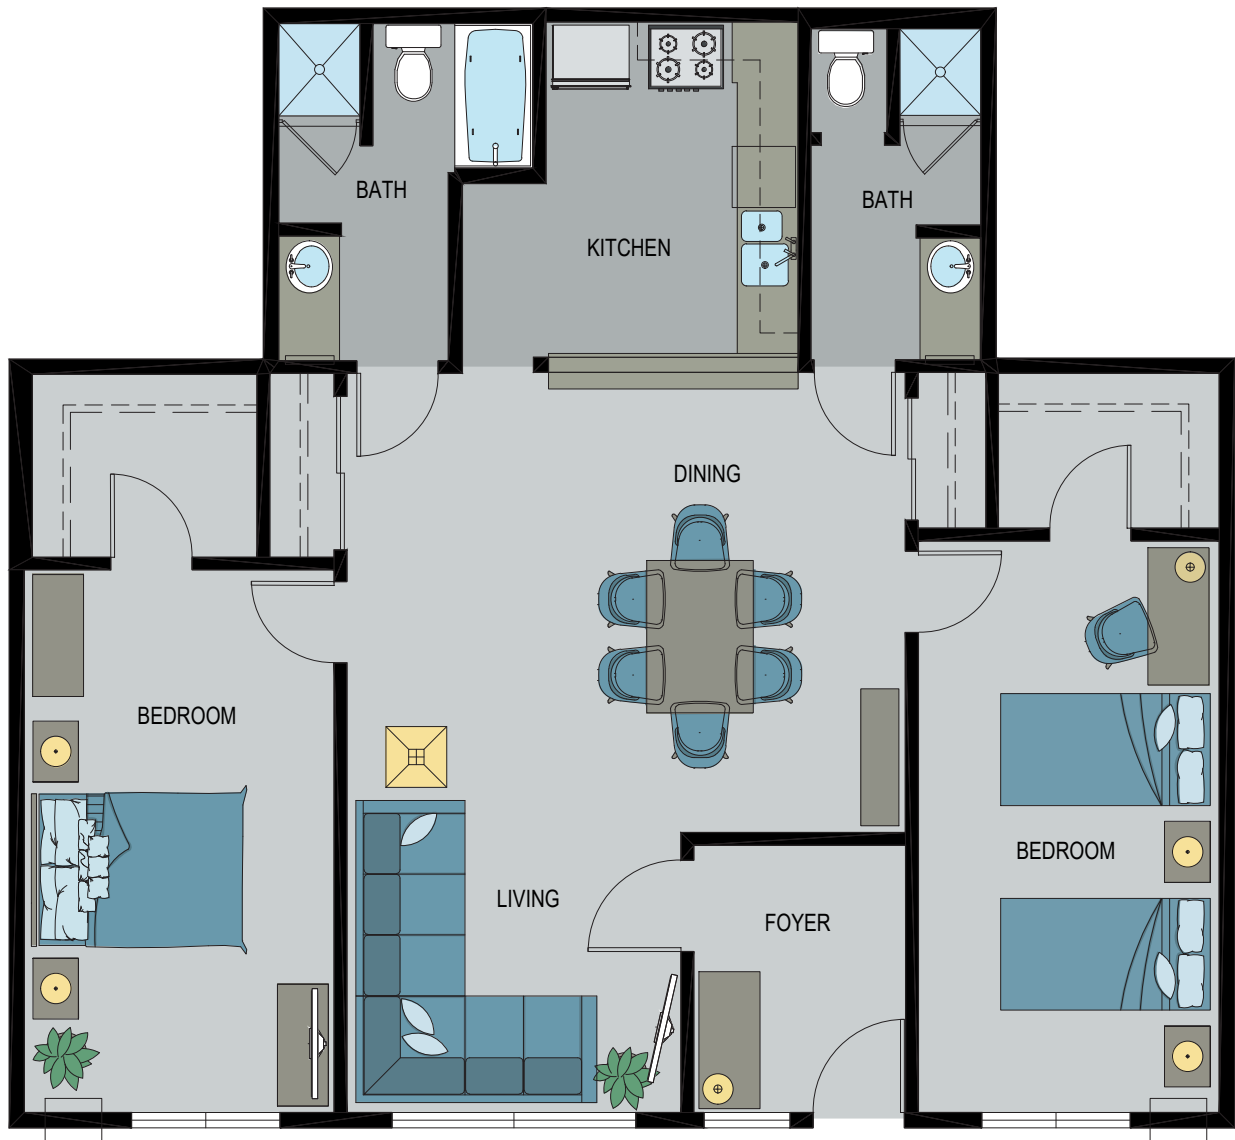

# ROYAL VILLA APARTMENTS

8040 RESEDA BLVD. RESEDA, CA 91335

---

LAYOUT A: 2 BED / 2 BATH    1,244 SF

---

---

# ROYAL VILLA APARTMENTS

8040 RESEDA BLVD. RESEDA, CA 91335

---

LAYOUT A: 2 BED / 2 BATH    1,244 SF

---