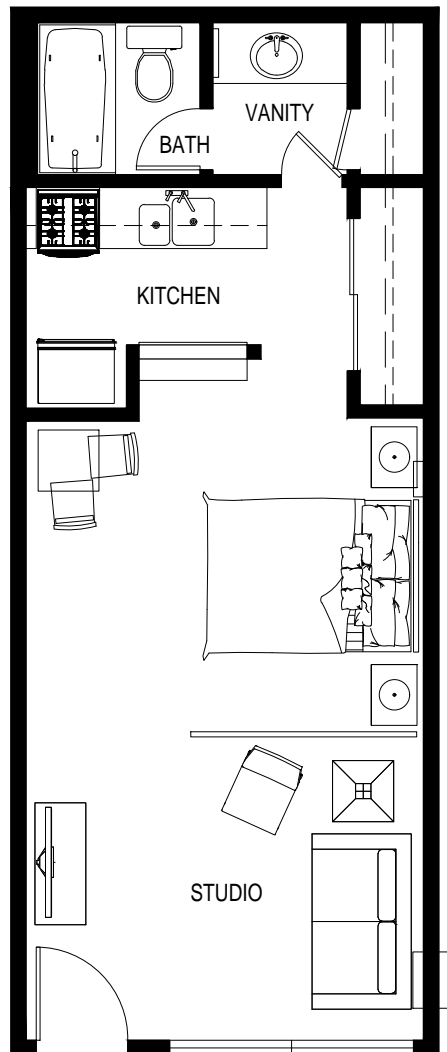


ROYAL VILLA APARTMENTS

8040 RESEDA BLVD. RESEDA, CA 91335

LAYOUT B: STUDIO

455 SF

ROYAL VILLA APARTMENTS

8040 RESEDA BLVD. RESEDA, CA 91335

LAYOUT B: STUDIO

455 SF
