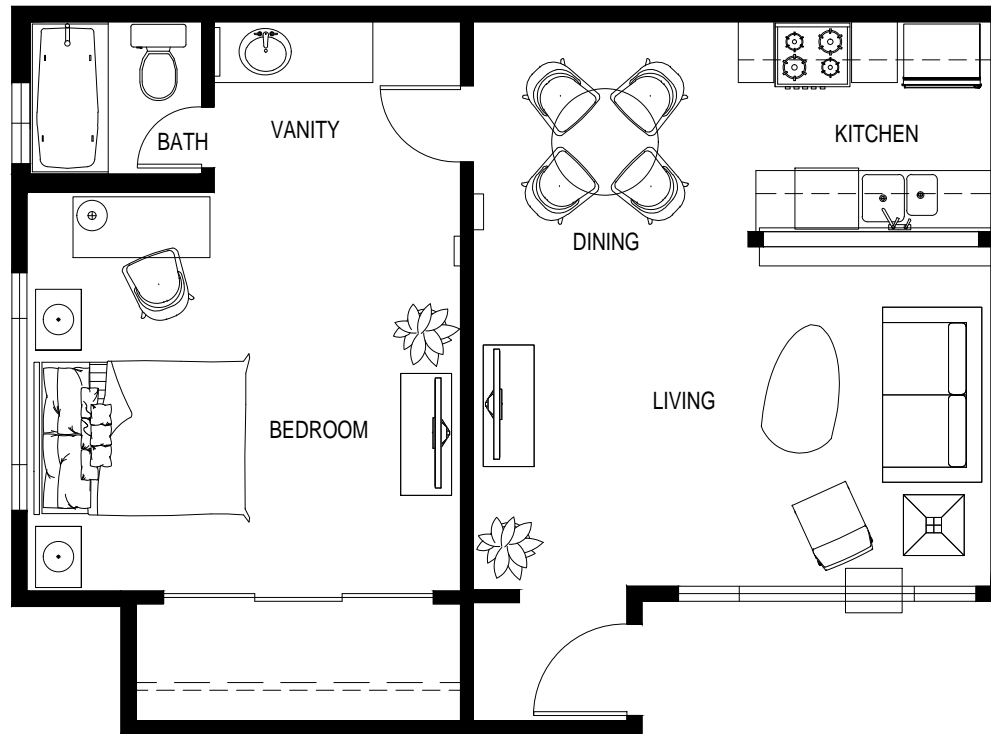

# ROYAL VILLA APARTMENTS

8040 RESEDA BLVD. RESEDA, CA 91335

---

LAYOUT C: 1 BED / 1 BATH

669 SF

---

---

# ROYAL VILLA APARTMENTS

8040 RESEDA BLVD. RESEDA, CA 91335

---

LAYOUT C: 1 BED / 1 BATH

669 SF

---