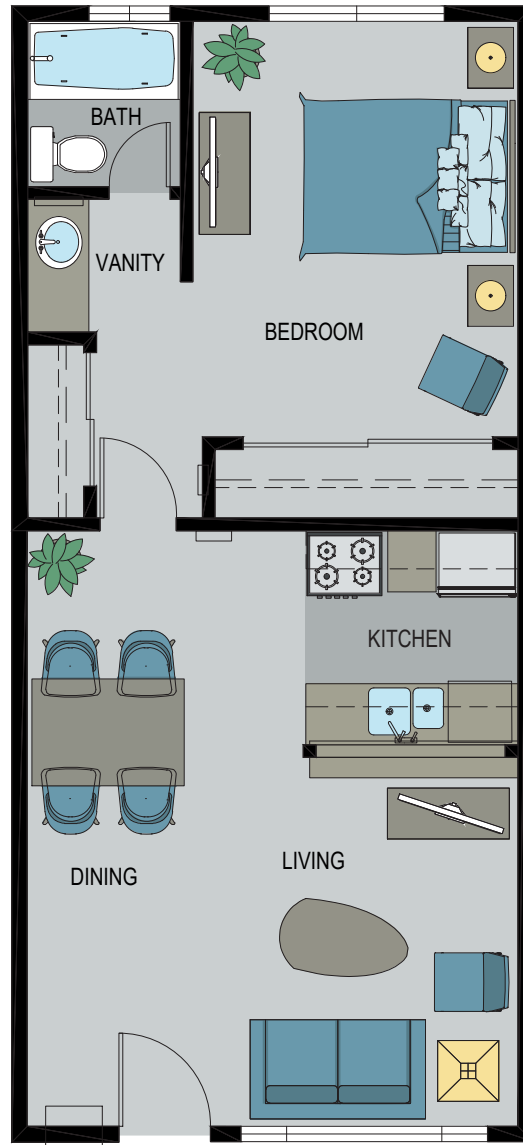

ROYAL VILLA APARTMENTS

8040 RESEDA BLVD. RESEDA, CA 91335

LAYOUT E: 1 BED / 1 BATH

608 SF

ROYAL VILLA APARTMENTS

8040 RESEDA BLVD. RESEDA, CA 91335

LAYOUT E: 1 BED / 1 BATH

608 SF

*ROOM SIZES ARE APPROXIMATE AND FOR REFERENCE ONLY
