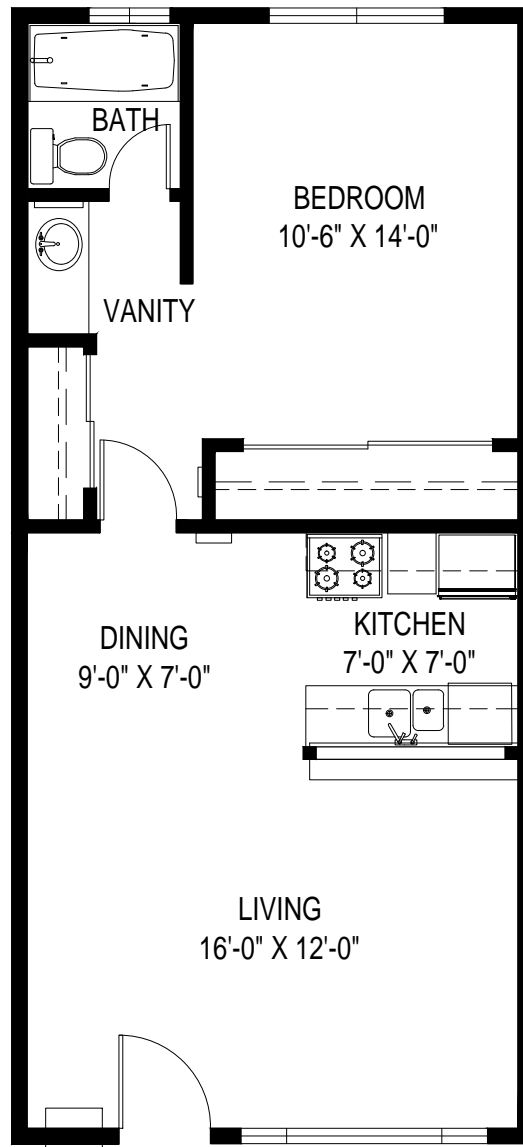

ROYAL VILLA APARTMENTS

8040 RESEDA BLVD. RESEDA, CA 91335

LAYOUT E: 1 BED / 1 BATH

608 SF

ROYAL VILLA APARTMENTS

8040 RESEDA BLVD. RESEDA, CA 91335

LAYOUT E: 1 BED / 1 BATH

608 SF

*ROOM SIZES ARE APPROXIMATE AND FOR REFERENCE ONLY
