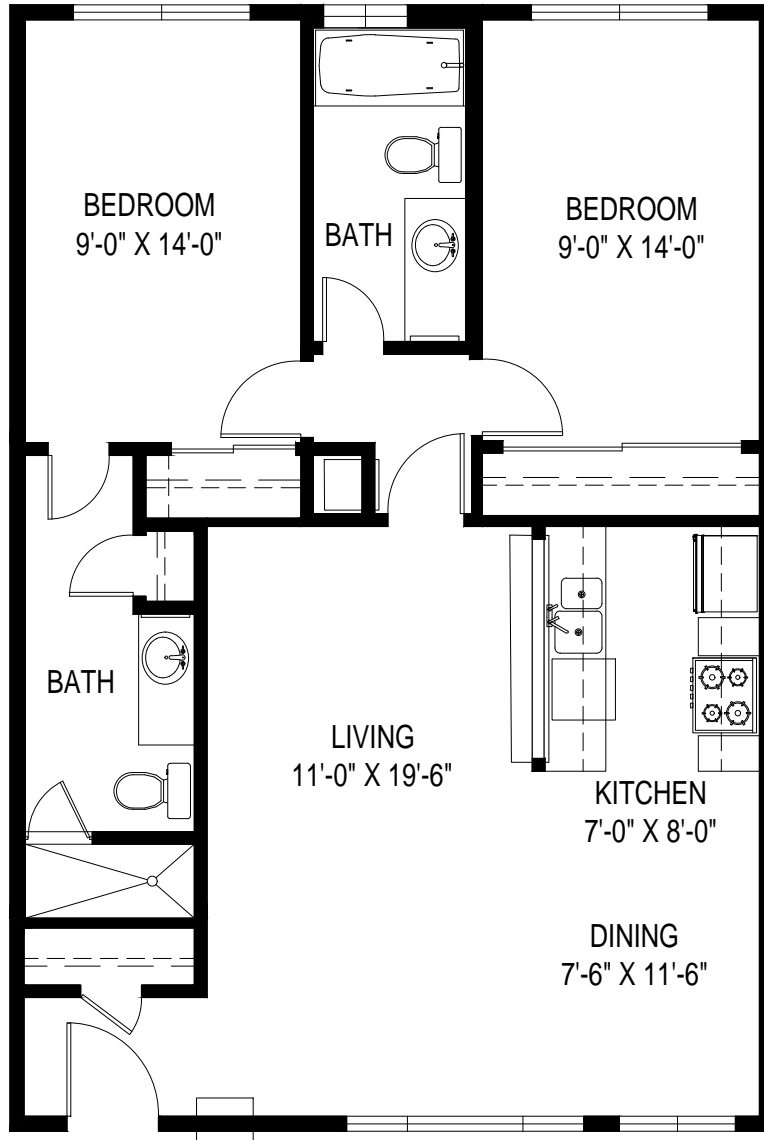

ROYAL VILLA APARTMENTS

8040 RESEDA BLVD. RESEDA, CA 91335

LAYOUT F: 2 BED / 2 BATH

893 SF

ROYAL VILLA APARTMENTS

8040 RESEDA BLVD. RESEDA, CA 91335

LAYOUT F: 2 BED / 2 BATH

893 SF

*ROOM SIZES ARE APPROXIMATE AND FOR REFERENCE ONLY
