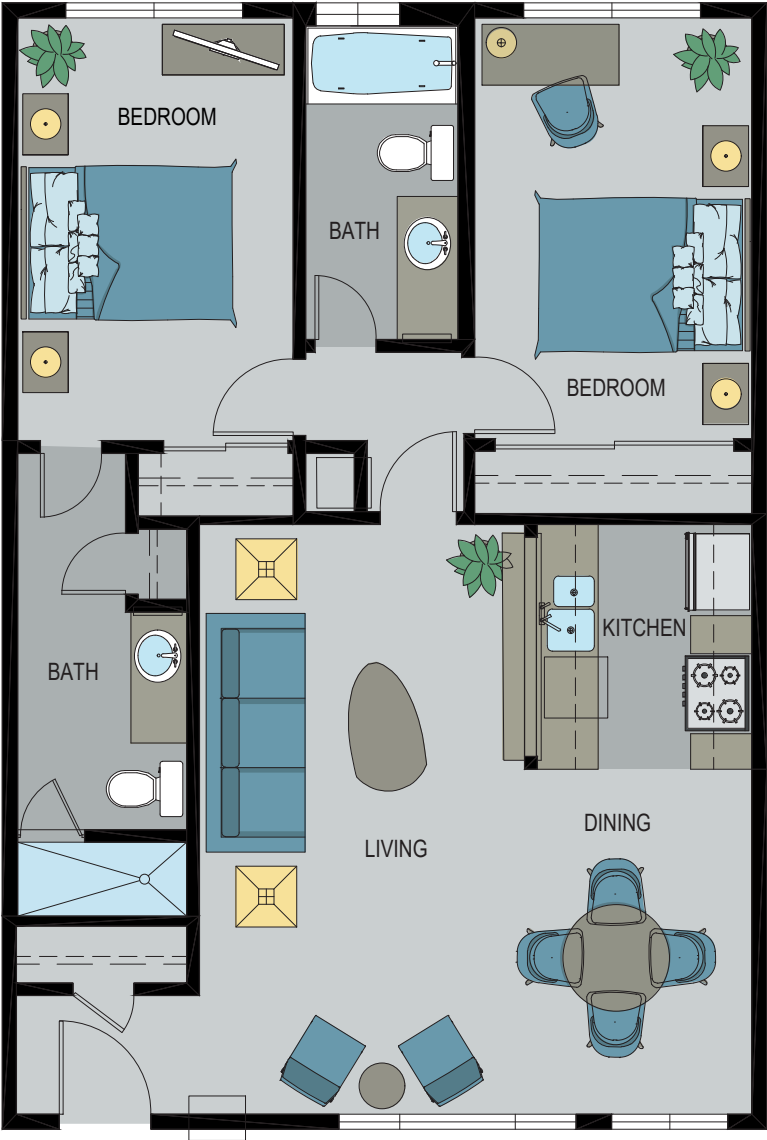

ROYAL VILLA APARTMENTS

8040 RESEDA BLVD. RESEDA, CA 91335

LAYOUT F: 2 BED / 2 BATH

893 SF

ROYAL VILLA APARTMENTS

8040 RESEDA BLVD. RESEDA, CA 91335

LAYOUT F: 2 BED / 2 BATH

893 SF

*ROOM SIZES ARE APPROXIMATE AND FOR REFERENCE ONLY
