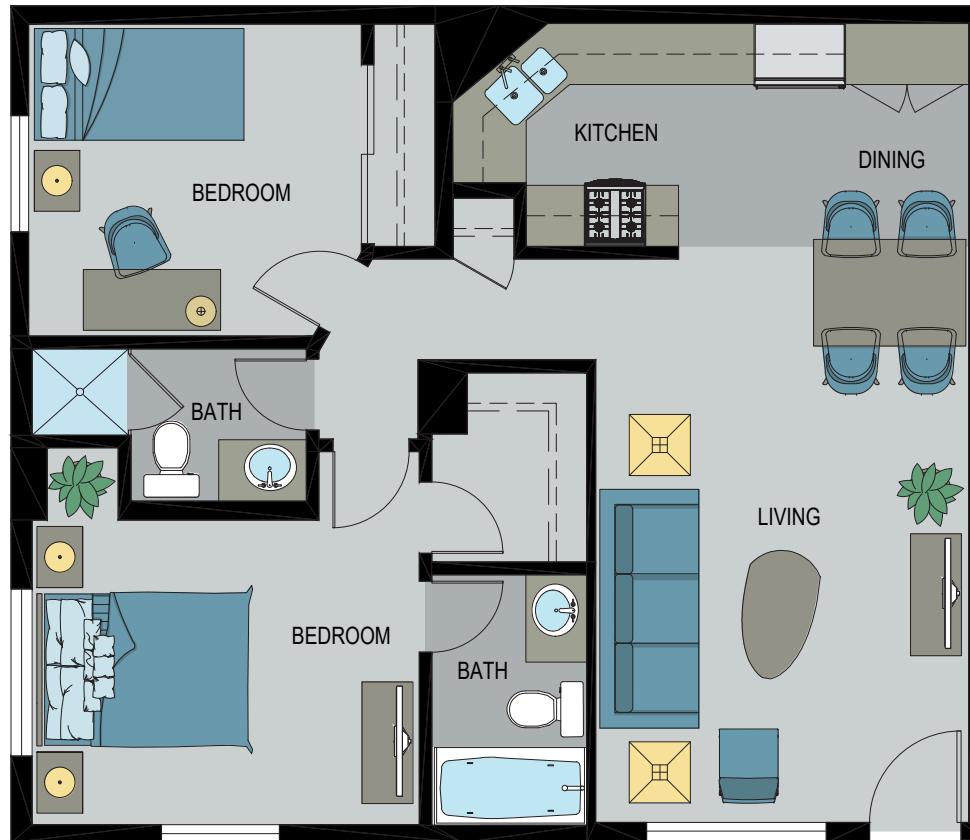

# VICTORIA VILLAGE APARTMENTS

6601 VICTORIA AVE. HIGHLAND, CA 92346

---

LAYOUT A: 2 BED / 2 BATH

822 SF

---

---

## LAYOUT A: 2 BED / 2 BATH

\*ROOM SIZES ARE APPROXIMATE AND FOR REFERENCE ONLY

822 SF

---