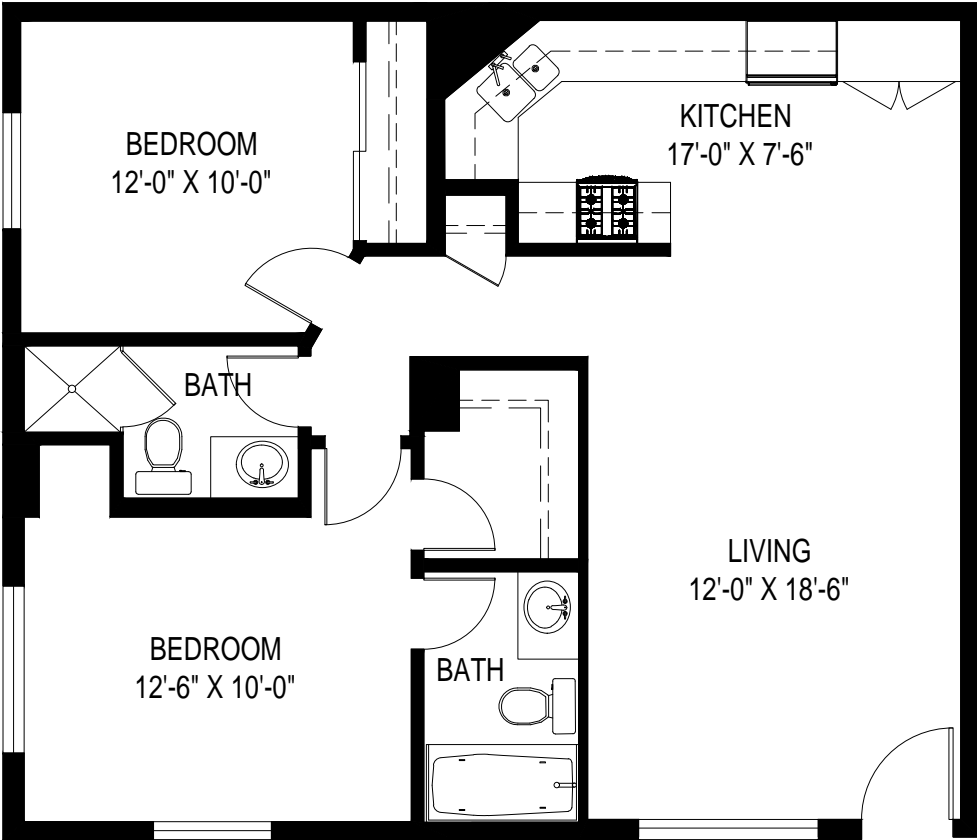

VICTORIA VILLAGE APARTMENTS

6601 VICTORIA AVE. HIGHLAND, CA 92346

LAYOUT A: 2 BED / 2 BATH

*ROOM SIZES ARE APPROXIMATE AND FOR REFERENCE ONLY

822 SF