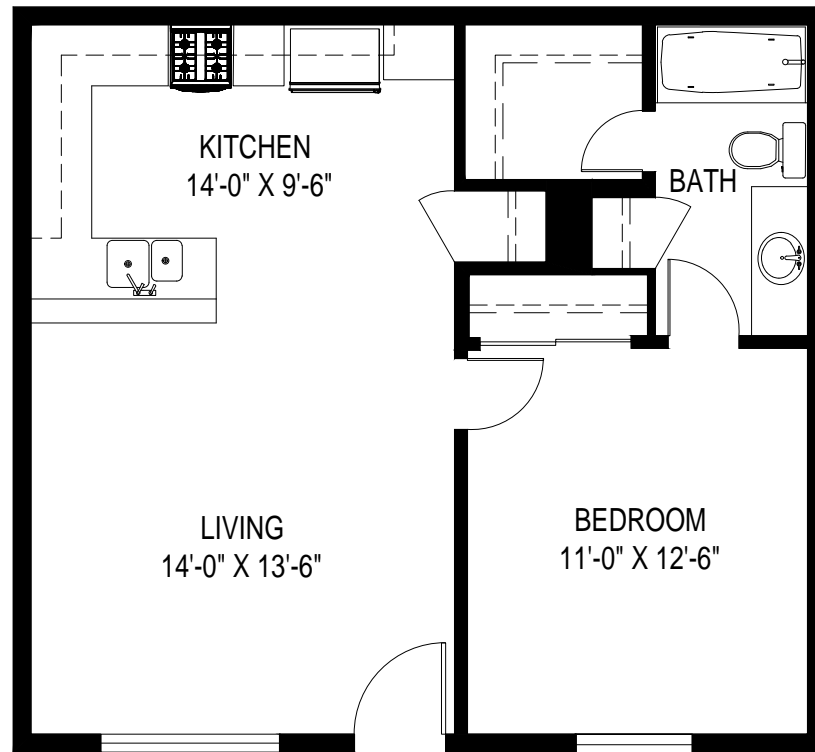

# VICTORIA VILLAGE APARTMENTS

6601 VICTORIA AVE. HIGHLAND, CA 92346

---

LAYOUT B: 1 BED / 1 BATH

613 SF

---

---

# VICTORIA VILLAGE APARTMENTS

6601 VICTORIA AVE. HIGHLAND, CA 92346

---

**LAYOUT B: 1 BED / 1 BATH**

\*ROOM SIZES ARE APPROXIMATE AND FOR REFERENCE ONLY

**613 SF**

---