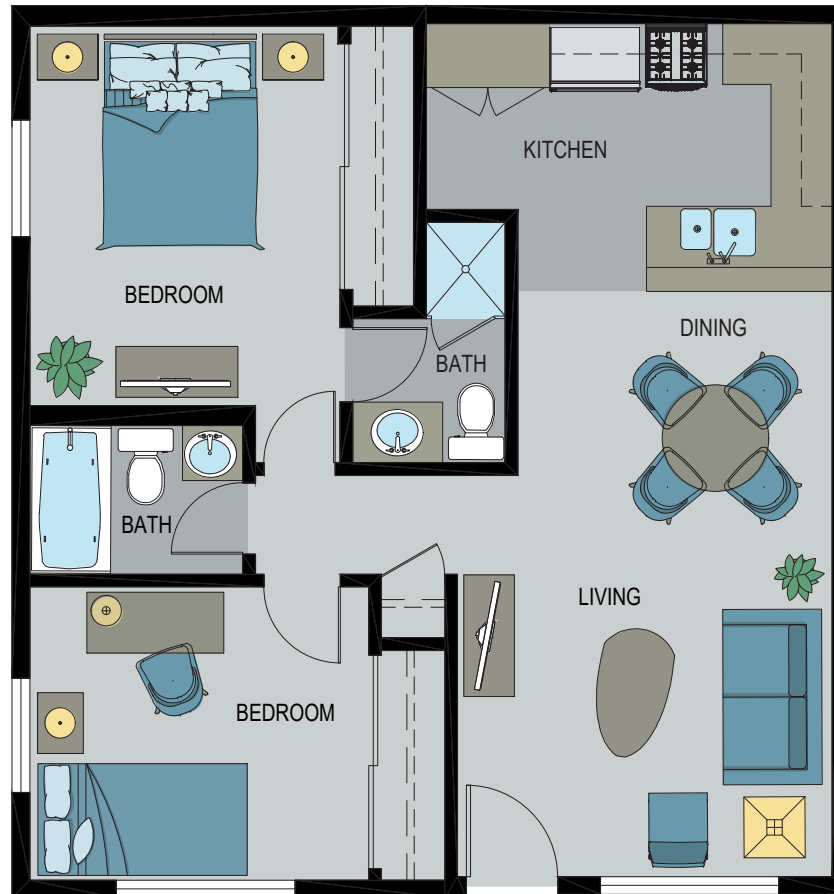

VICTORIA VILLAGE APARTMENTS

6601 VICTORIA AVE. HIGHLAND, CA 92346

LAYOUT C: 2 BED / 2 BATH

752 SF

VICTORIA VILLAGE APARTMENTS

6601 VICTORIA AVE. HIGHLAND, CA 92346

LAYOUT C: 2 BED / 2 BATH

*ROOM SIZES ARE APPROXIMATE AND FOR REFERENCE ONLY

752 SF
