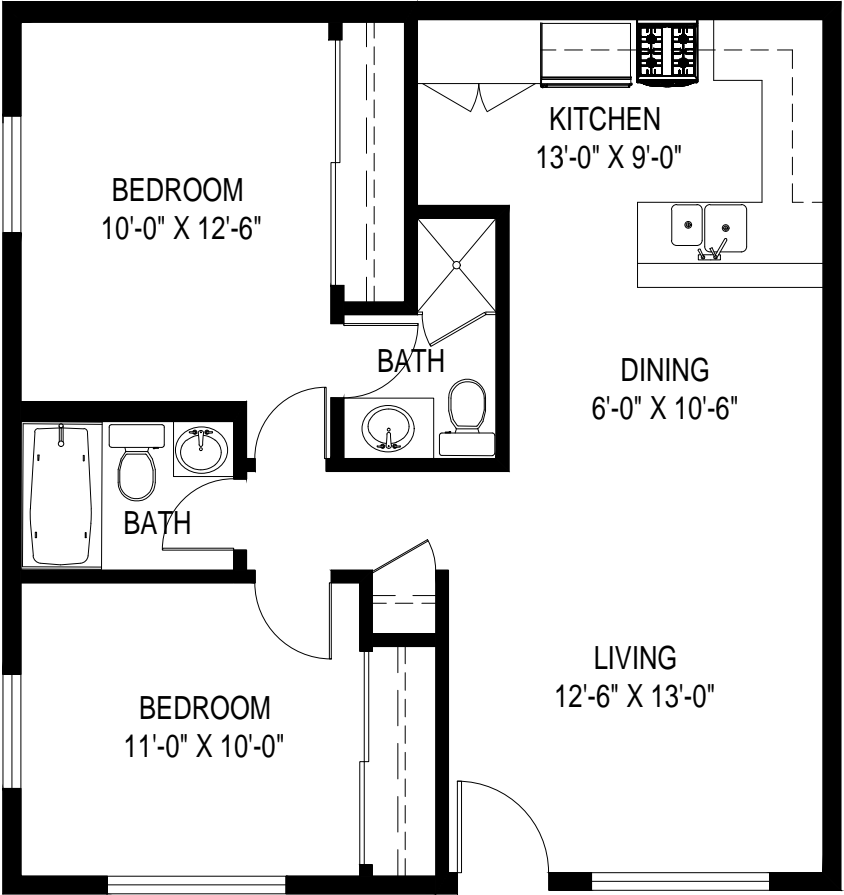

VICTORIA VILLAGE APARTMENTS

6601 VICTORIA AVE. HIGHLAND, CA 92346

LAYOUT C: 2 BED / 2 BATH

752 SF

VICTORIA VILLAGE APARTMENTS

6601 VICTORIA AVE. HIGHLAND, CA 92346

LAYOUT C: 2 BED / 2 BATH

*ROOM SIZES ARE APPROXIMATE AND FOR REFERENCE ONLY

752 SF
