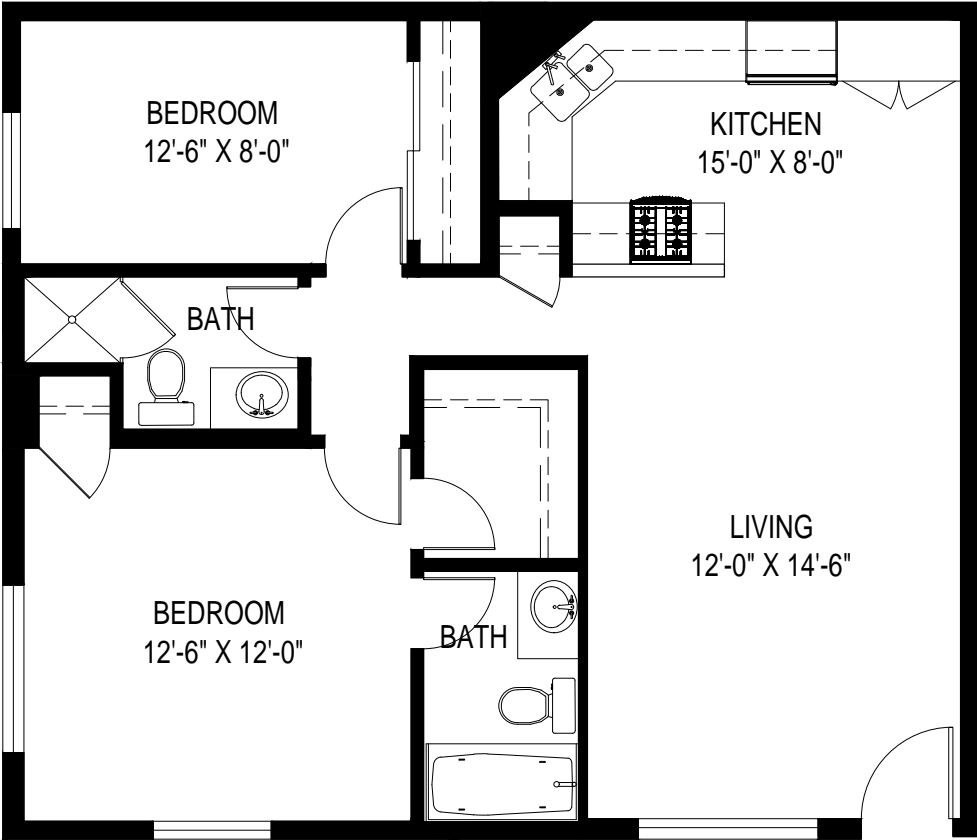

# VICTORIA VILLAGE APARTMENTS

6601 VICTORIA AVE. HIGHLAND, CA 92346

---

LAYOUT D: 2 BED / 2 BATH

823 SF

---

---

# VICTORIA VILLAGE APARTMENTS

6601 VICTORIA AVE. HIGHLAND, CA 92346

---

**LAYOUT D: 2 BED / 2 BATH**

\*ROOM SIZES ARE APPROXIMATE AND FOR REFERENCE ONLY

**823 SF**

---