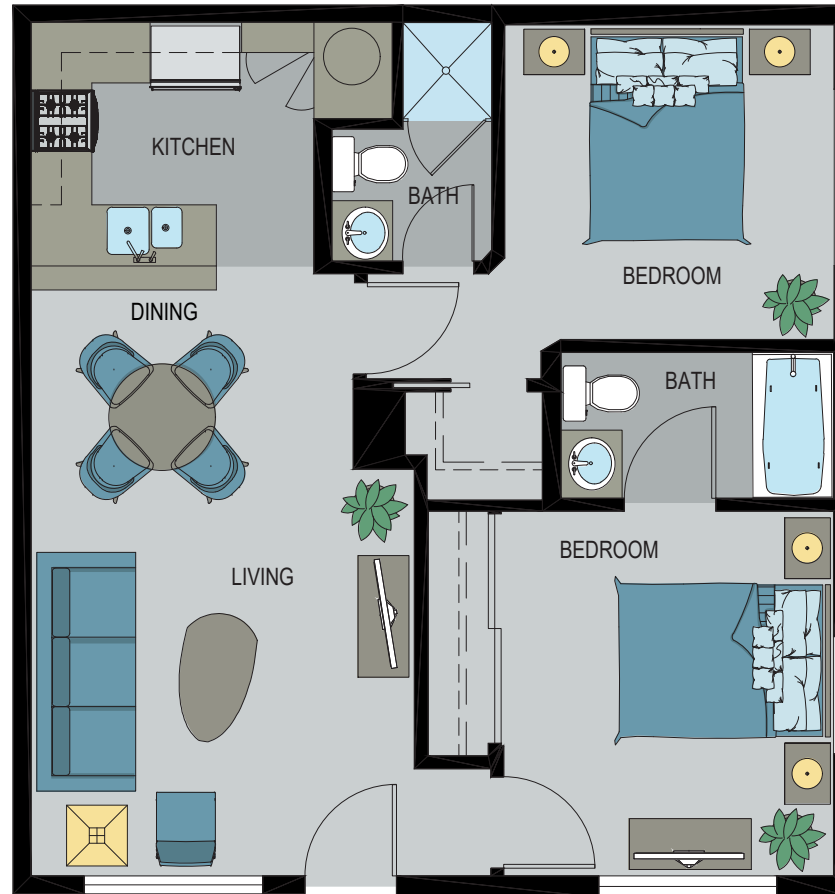

VICTORIA VILLAGE APARTMENTS

6601 VICTORIA AVE. HIGHLAND, CA 92346

LAYOUT E: 2 BED / 2 BATH

753 SF

VICTORIA VILLAGE APARTMENTS

6601 VICTORIA AVE. HIGHLAND, CA 92346

LAYOUT E: 2 BED / 2 BATH

*ROOM SIZES ARE APPROXIMATE AND FOR REFERENCE ONLY

753 SF
