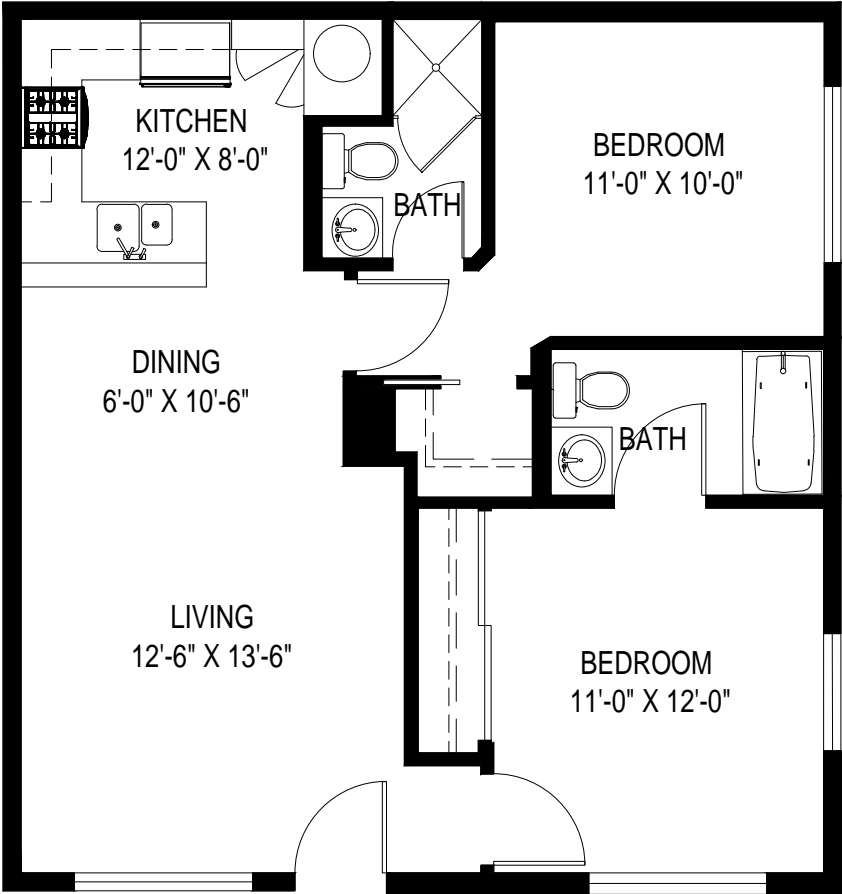

VICTORIA VILLAGE APARTMENTS

6601 VICTORIA AVE. HIGHLAND, CA 92346

LAYOUT E: 2 BED / 2 BATH

753 SF

VICTORIA VILLAGE APARTMENTS

6601 VICTORIA AVE. HIGHLAND, CA 92346

LAYOUT E: 2 BED / 2 BATH

*ROOM SIZES ARE APPROXIMATE AND FOR REFERENCE ONLY

753 SF
