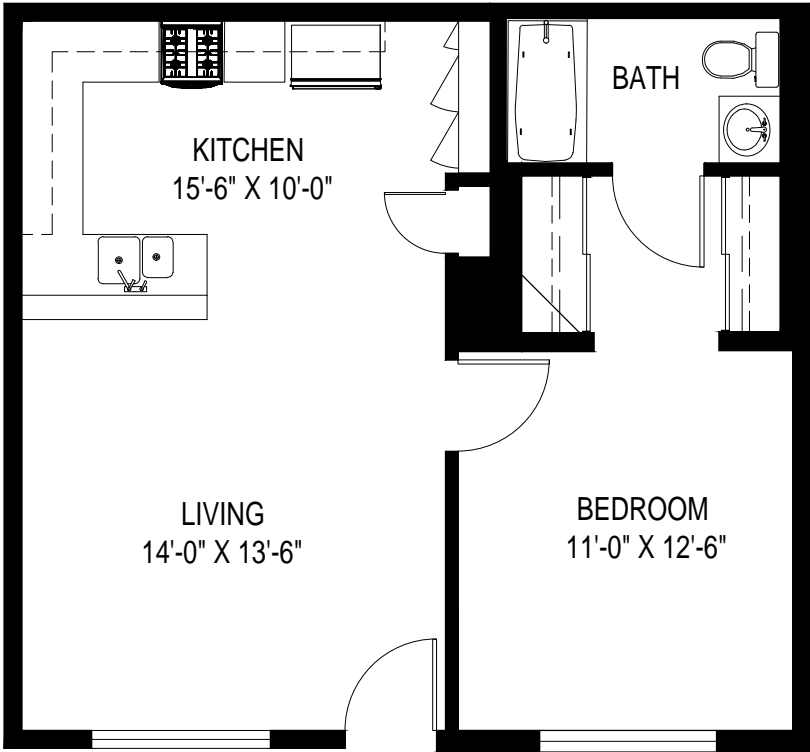


VICTORIA VILLAGE APARTMENTS

6601 VICTORIA AVE. HIGHLAND, CA 92346

LAYOUT F: 1 BED / 1 BATH

606 SF

VICTORIA VILLAGE APARTMENTS

6601 VICTORIA AVE. HIGHLAND, CA 92346

LAYOUT F: 1 BED / 1 BATH

606 SF

*ROOM SIZES ARE APPROXIMATE AND FOR REFERENCE ONLY
