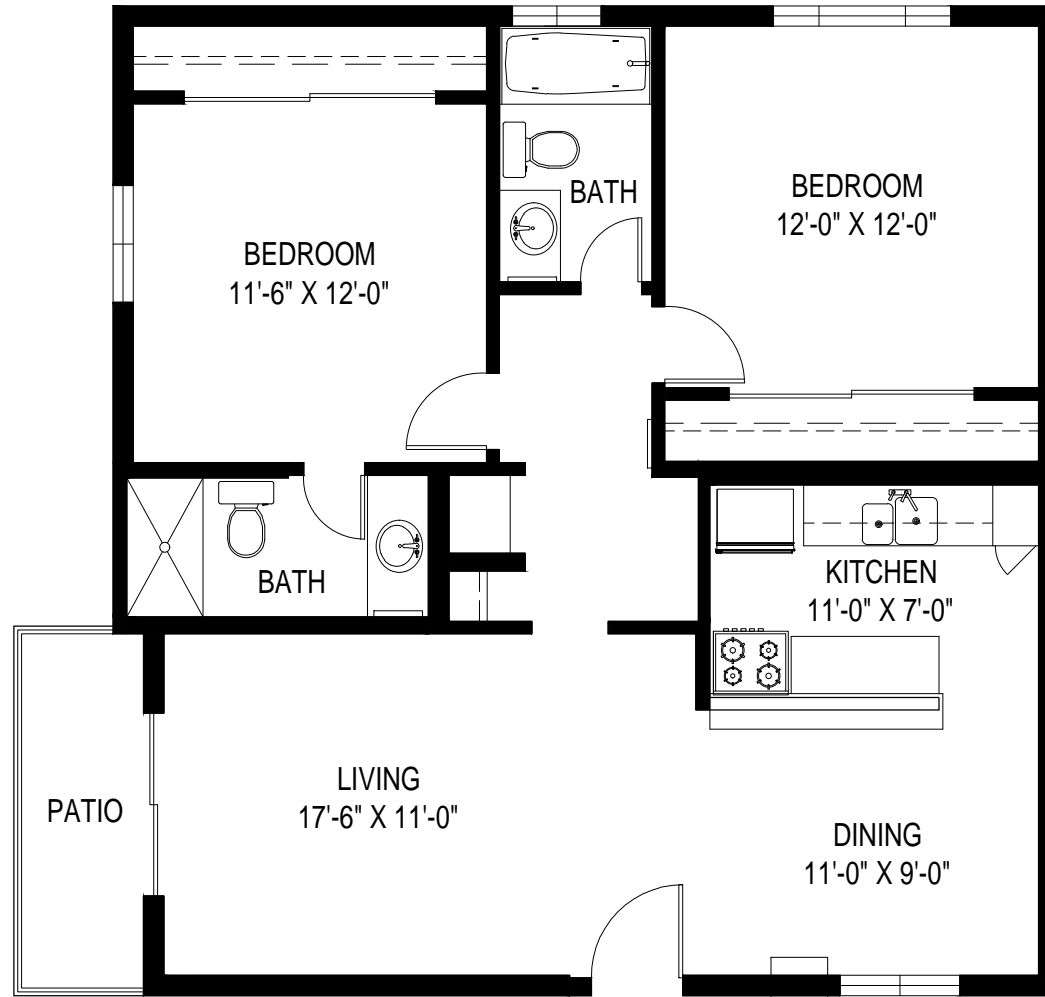


VILLA SORRENTO APARTMENTS

7947 RESEDA BLVD. RESEDA, CA 91335

LAYOUT A: 2 BED / 2 BATH

934 SF
(EXCLUDES PATIO)

VILLA SORRENTO APARTMENTS

7947 RESEDA BLVD. RESEDA, CA 91335

LAYOUT A: 2 BED / 2 BATH

*ROOM SIZES ARE APPROXIMATE AND FOR REFERENCE ONLY

934 SF
(EXCLUDES PATIO)
