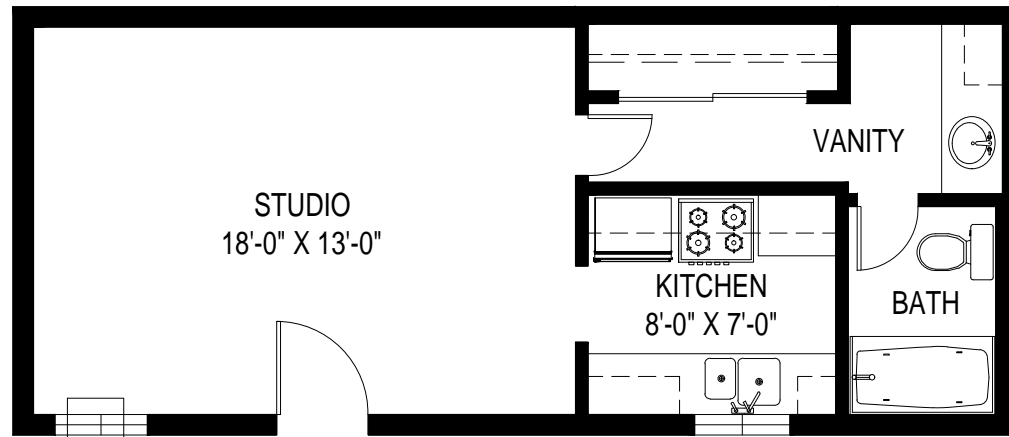

VILLA SORRENTO APARTMENTS

7947 RESEDA BLVD. RESEDA, CA 91335

LAYOUT B: STUDIO

*ROOM SIZES ARE APPROXIMATE AND FOR REFERENCE ONLY

418 SF