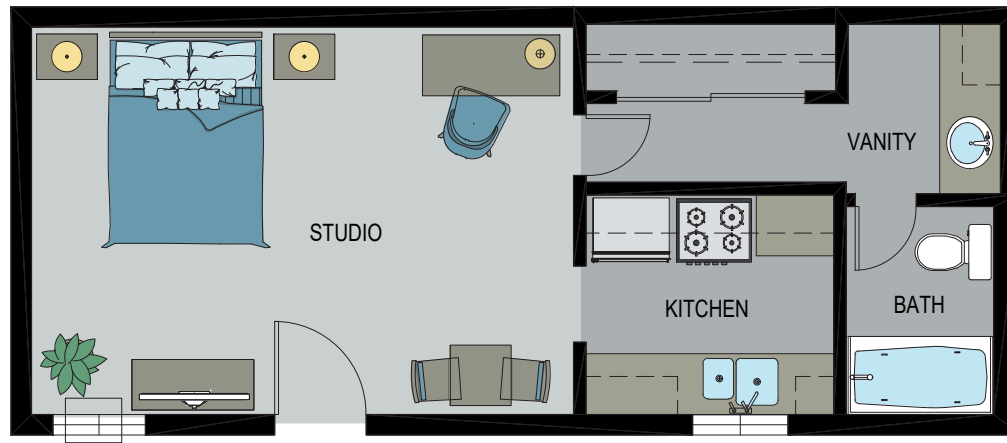

# VILLA SORRENTO APARTMENTS

7947 RESEDA BLVD. RESEDA, CA 91335

---

LAYOUT B: STUDIO

418 SF

---

---

## LAYOUT B: STUDIO

\*ROOM SIZES ARE APPROXIMATE AND FOR REFERENCE ONLY

418 SF

---