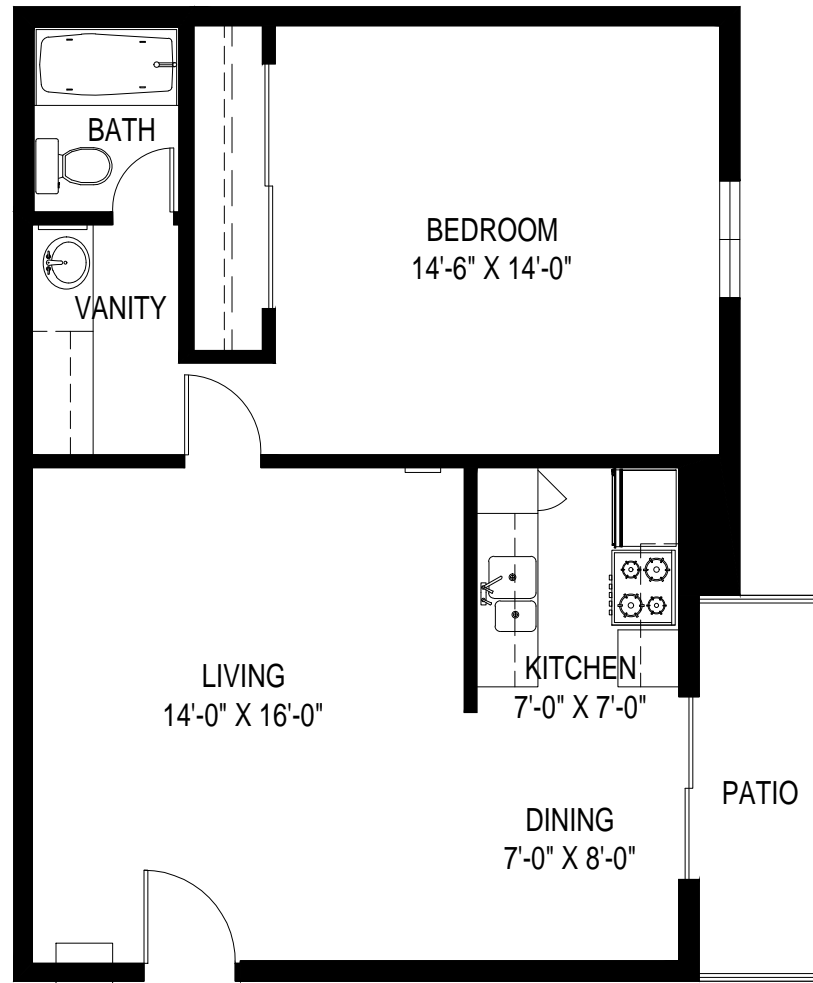

# VILLA SORRENTO APARTMENTS

7947 RESEDA BLVD. RESEDA, CA 91335

---

LAYOUT D: 1 BED / 1 BATH

**685 SF**  
(EXCLUDES PATIO)

---

---

# VILLA SORRENTO APARTMENTS

7947 RESEDA BLVD. RESEDA, CA 91335

---

**LAYOUT D: 1 BED / 1 BATH**

\*ROOM SIZES ARE APPROXIMATE AND FOR REFERENCE ONLY

**685 SF**  
(EXCLUDES PATIO)

---