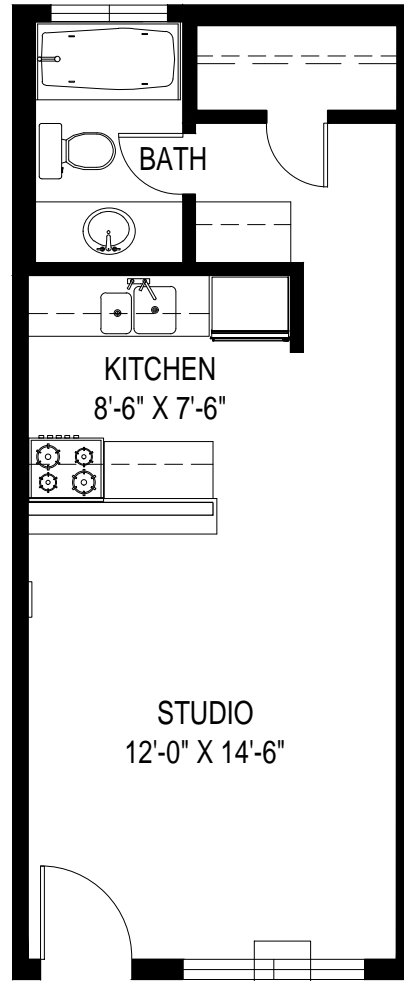

VILLA SORRENTO APARTMENTS

7947 RESEDA BLVD. RESEDA, CA 91335

LAYOUT E: STUDIO

393 SF

VILLA SORRENTO APARTMENTS

7947 RESEDA BLVD. RESEDA, CA 91335

LAYOUT E: STUDIO

*ROOM SIZES ARE APPROXIMATE AND FOR REFERENCE ONLY

393 SF
