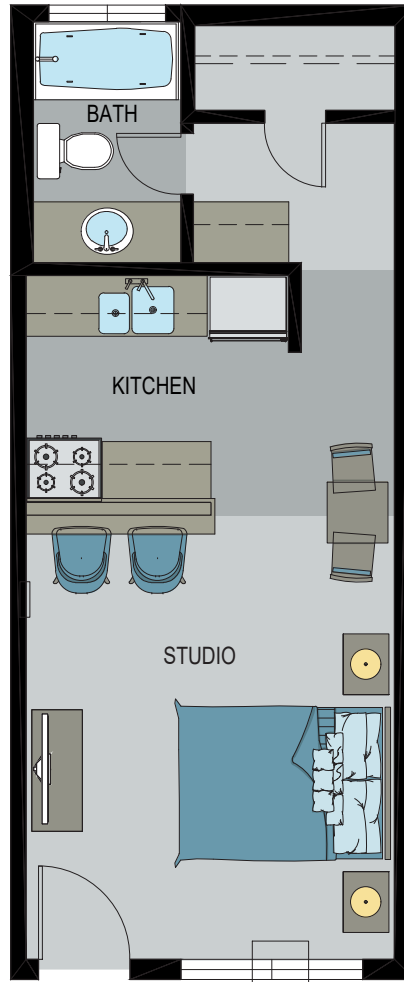

VILLA SORRENTO APARTMENTS

7947 RESEDA BLVD. RESEDA, CA 91335

LAYOUT E: STUDIO

393 SF

VILLA SORRENTO APARTMENTS

7947 RESEDA BLVD. RESEDA, CA 91335

LAYOUT E: STUDIO

*ROOM SIZES ARE APPROXIMATE AND FOR REFERENCE ONLY

393 SF
