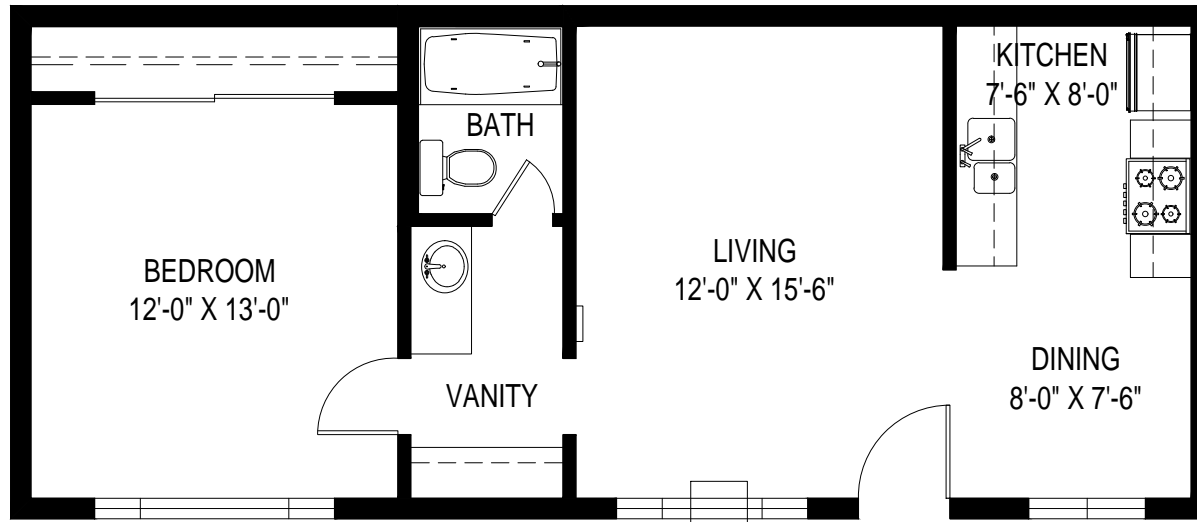


VILLA SORRENTO APARTMENTS

7947 RESEDA BLVD. RESEDA, CA 91335

LAYOUT G: 1 BED / 1 BATH

607 SF

VILLA SORRENTO APARTMENTS

7947 RESEDA BLVD. RESEDA, CA 91335

LAYOUT G: 1 BED / 1 BATH

607 SF

*ROOM SIZES ARE APPROXIMATE AND FOR REFERENCE ONLY
