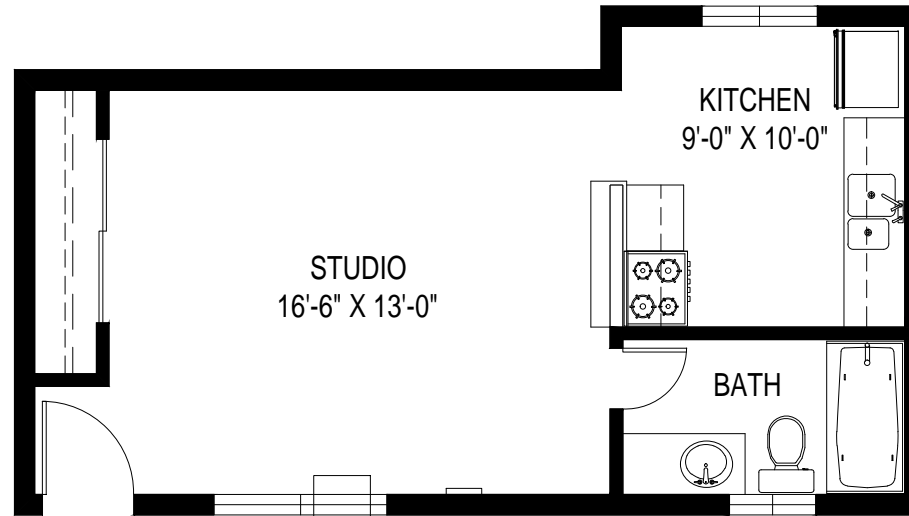


VILLA SORRENTO APARTMENTS

7947 RESEDA BLVD. RESEDA, CA 91335

LAYOUT H: STUDIO

413 SF

VILLA SORRENTO APARTMENTS

7947 RESEDA BLVD. RESEDA, CA 91335

LAYOUT H: STUDIO

*ROOM SIZES ARE APPROXIMATE AND FOR REFERENCE ONLY

413 SF
