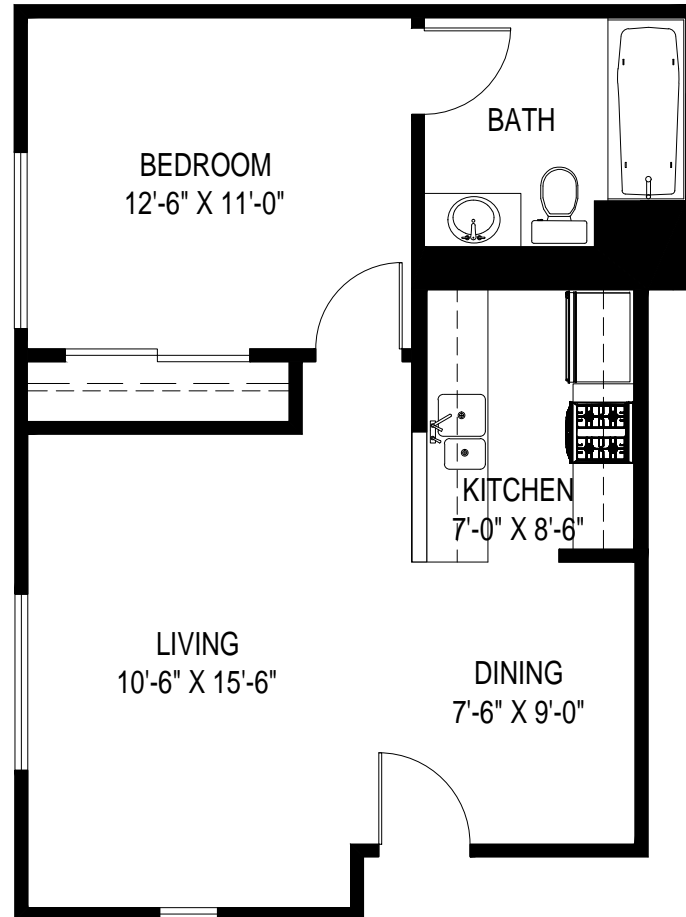

VILLA VINCENNES APARTMENTS

14611 VICENNES ST. PANORAMA CITY, CA 91402

LAYOUT A: 1 BED / 1 BATH

585 SF

VILLA VINCENNES APARTMENTS

14611 VICENNES ST. PANORAMA CITY, CA 91402

LAYOUT A: 1 BED / 1 BATH

585 SF

*ROOM SIZES ARE APPROXIMATE AND FOR REFERENCE ONLY
