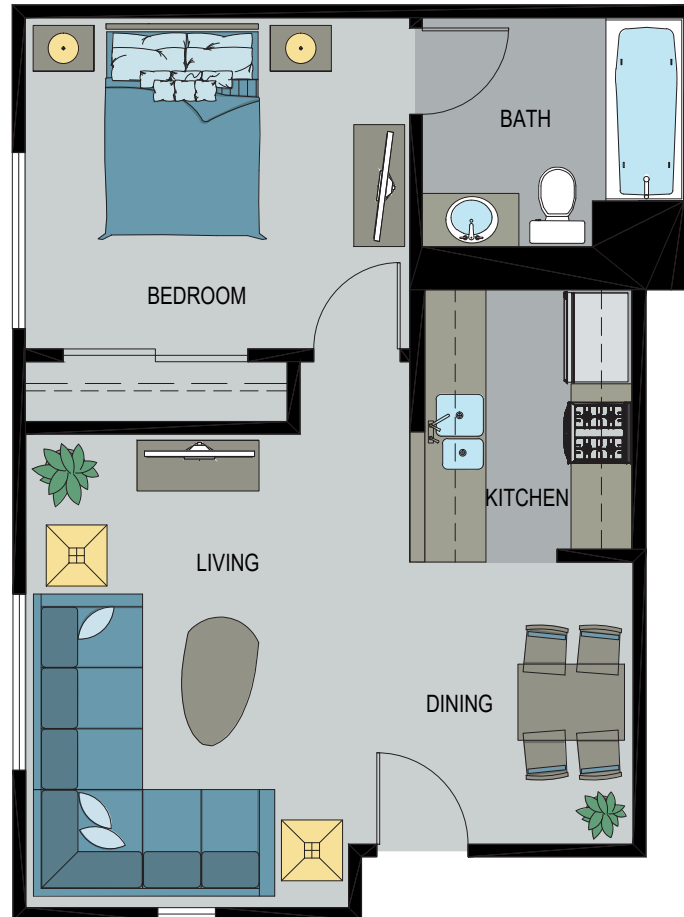

VILLA VINCENNES APARTMENTS

14611 VICENNES ST. PANORAMA CITY, CA 91402

LAYOUT A: 1 BED / 1 BATH

585 SF

VILLA VINCENNES APARTMENTS

14611 VICENNES ST. PANORAMA CITY, CA 91402

LAYOUT A: 1 BED / 1 BATH

585 SF

*ROOM SIZES ARE APPROXIMATE AND FOR REFERENCE ONLY
