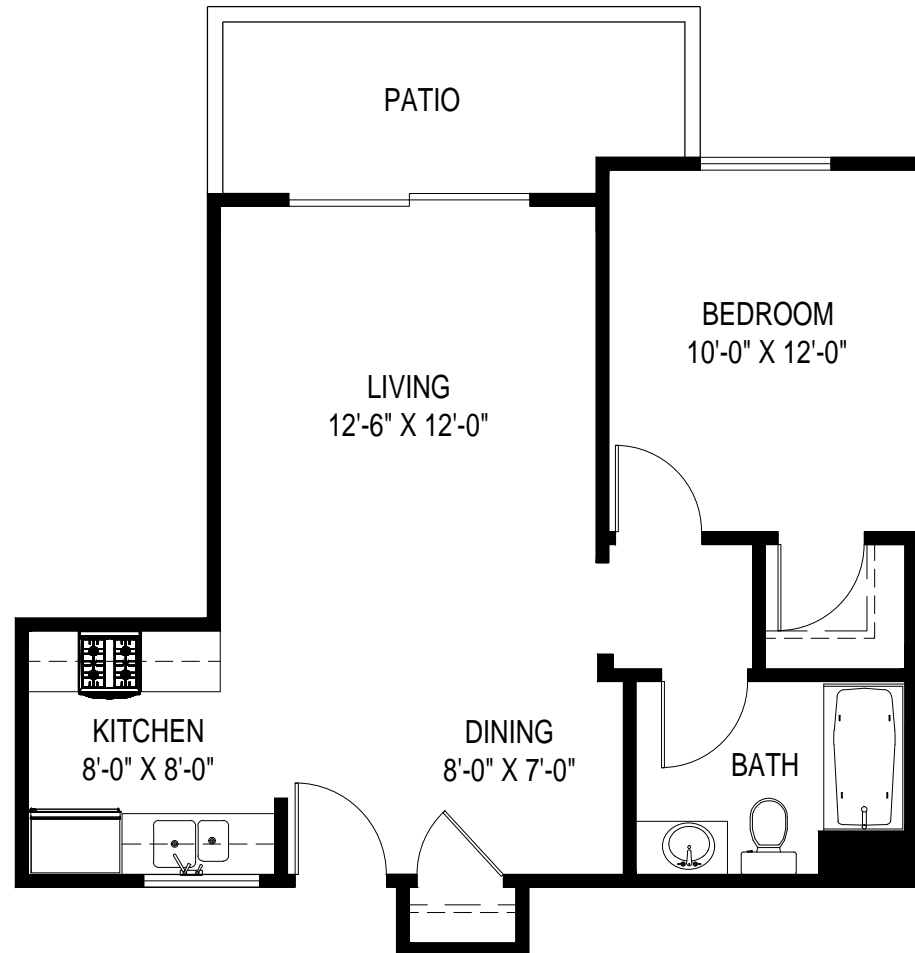


VILLA VINCENNES APARTMENTS

14611 VICENNES ST. PANORAMA CITY, CA 91402

LAYOUT C: 1 BED / 1 BATH

585 SF
(EXCLUDES PATIO)

VILLA VINCENNES APARTMENTS

14611 VICENNES ST. PANORAMA CITY, CA 91402

LAYOUT C: 1 BED / 1 BATH

*ROOM SIZES ARE APPROXIMATE AND FOR REFERENCE ONLY

585 SF
(EXCLUDES PATIO)
