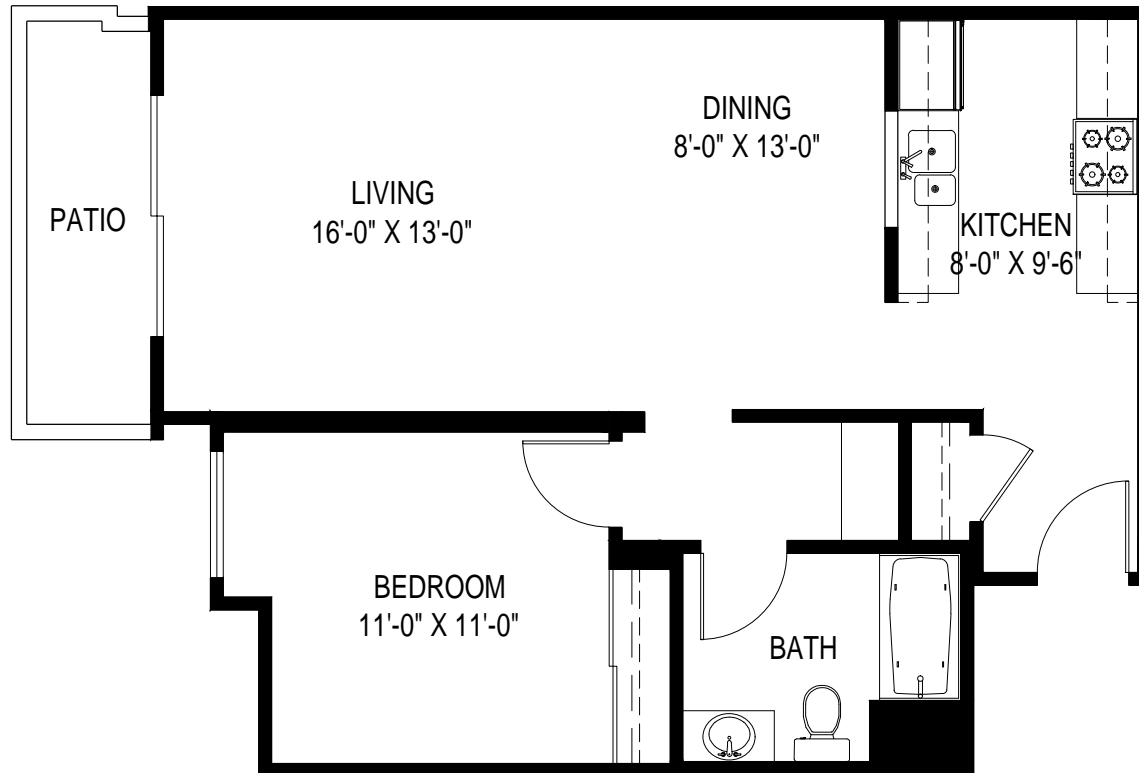


VILLA VINCENNES APARTMENTS

14611 VICENNES ST. PANORAMA CITY, CA 91402

LAYOUT D: 1 BED / 1 BATH

722 SF
(EXCLUDES PATIO)

VILLA VINCENNES APARTMENTS

14611 VICENNES ST. PANORAMA CITY, CA 91402

LAYOUT D: 1 BED / 1 BATH

*ROOM SIZES ARE APPROXIMATE AND FOR REFERENCE ONLY

722 SF
(EXCLUDES PATIO)
