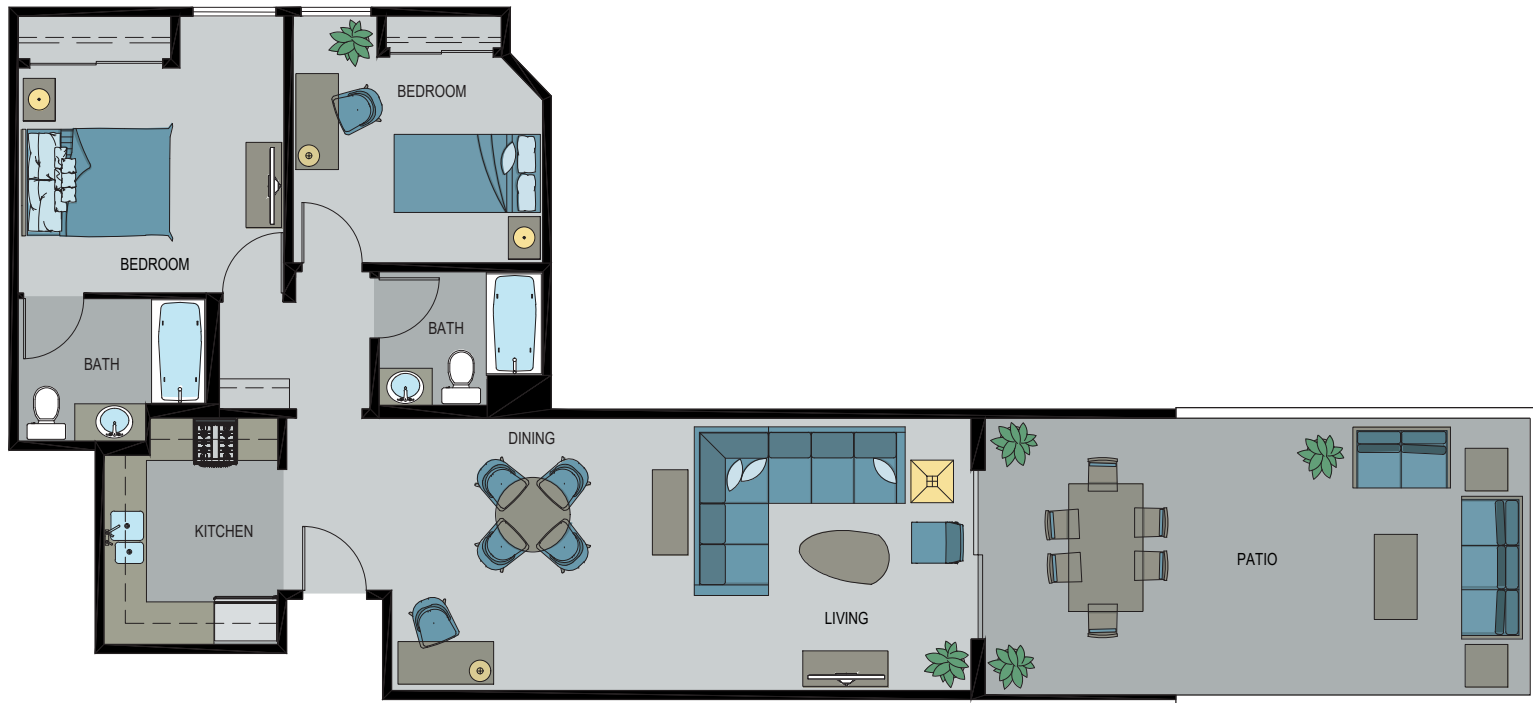

VILLA VINCENNES APARTMENTS

14611 VICENNES ST. PANORAMA CITY, CA 91402

LAYOUT E: 2 BED / 2 BATH

961 SF
(EXCLUDES PATIO)

VILLA VINCENNES APARTMENTS

14611 VICENNES ST. PANORAMA CITY, CA 91402

LAYOUT E: 2 BED / 2 BATH

*ROOM SIZES ARE APPROXIMATE AND FOR REFERENCE ONLY

961 SF
(EXCLUDES PATIO)
