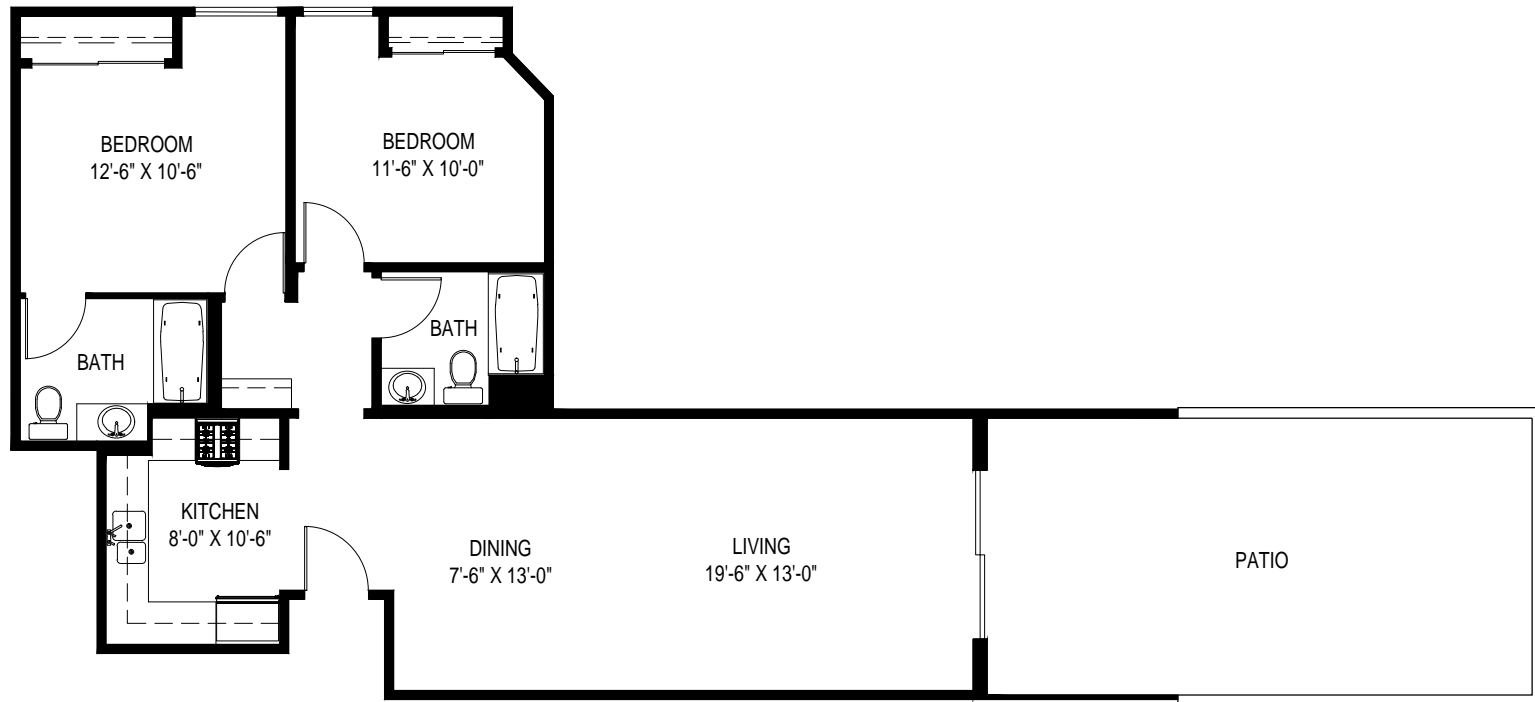

VILLA VINCENNES APARTMENTS

14611 VICENNES ST. PANORAMA CITY, CA 91402

LAYOUT E: 2 BED / 2 BATH

961 SF
(EXCLUDES PATIO)

VILLA VINCENNES APARTMENTS

14611 VICENNES ST. PANORAMA CITY, CA 91402

LAYOUT E: 2 BED / 2 BATH

*ROOM SIZES ARE APPROXIMATE AND FOR REFERENCE ONLY

961 SF
(EXCLUDES PATIO)
