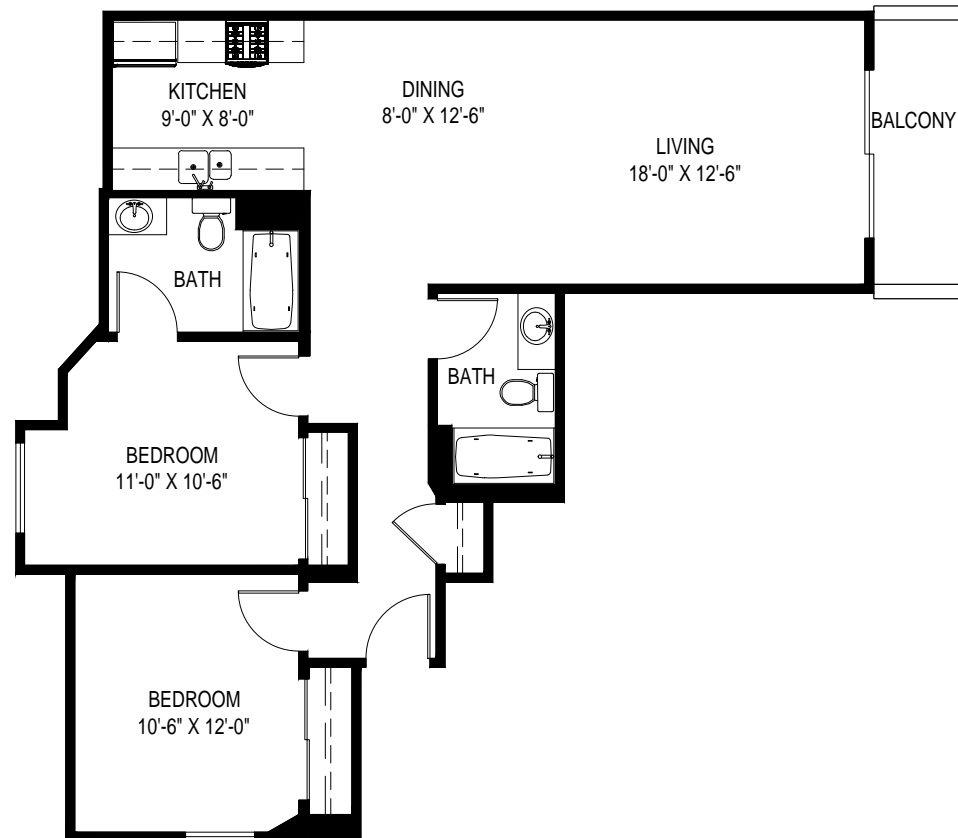


VILLA VINCENNES APARTMENTS

14611 VICENNES ST. PANORAMA CITY, CA 91402

LAYOUT F: 2 BED / 2 BATH

937 SF
(EXCLUDES BALCONY)

VILLA VINCENNES APARTMENTS

14611 VICENNES ST. PANORAMA CITY, CA 91402

LAYOUT F: 2 BED / 2 BATH

*ROOM SIZES ARE APPROXIMATE AND FOR REFERENCE ONLY

937 SF
(EXCLUDES BALCONY)
