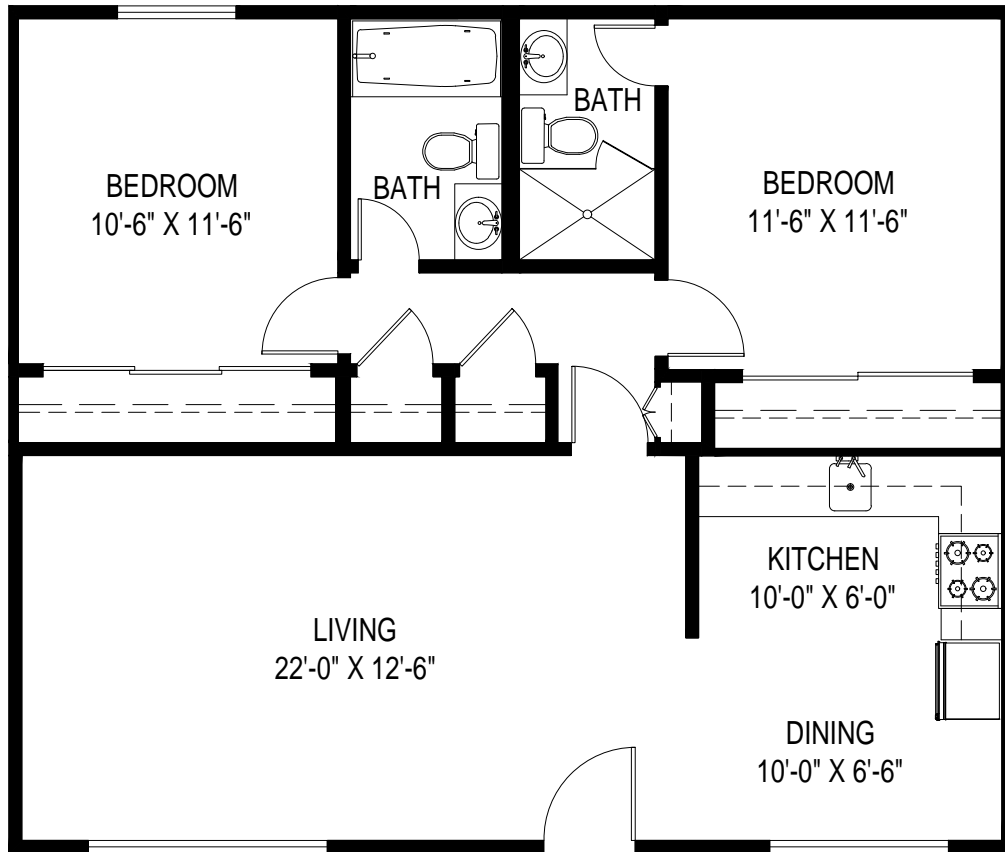

WINDSOR APARTMENTS

1930 S. DEL MAR AVE. SAN GABRIEL, CA 91776

LAYOUT A: 2 BED / 2 BATH 884 SF

WINDSOR APARTMENTS

1930 S. DEL MAR AVE. SAN GABRIEL, CA 91776

LAYOUT A: 2 BED / 2 BATH 884 SF

*ROOM SIZES ARE APPROXIMATE AND FOR REFERENCE ONLY
