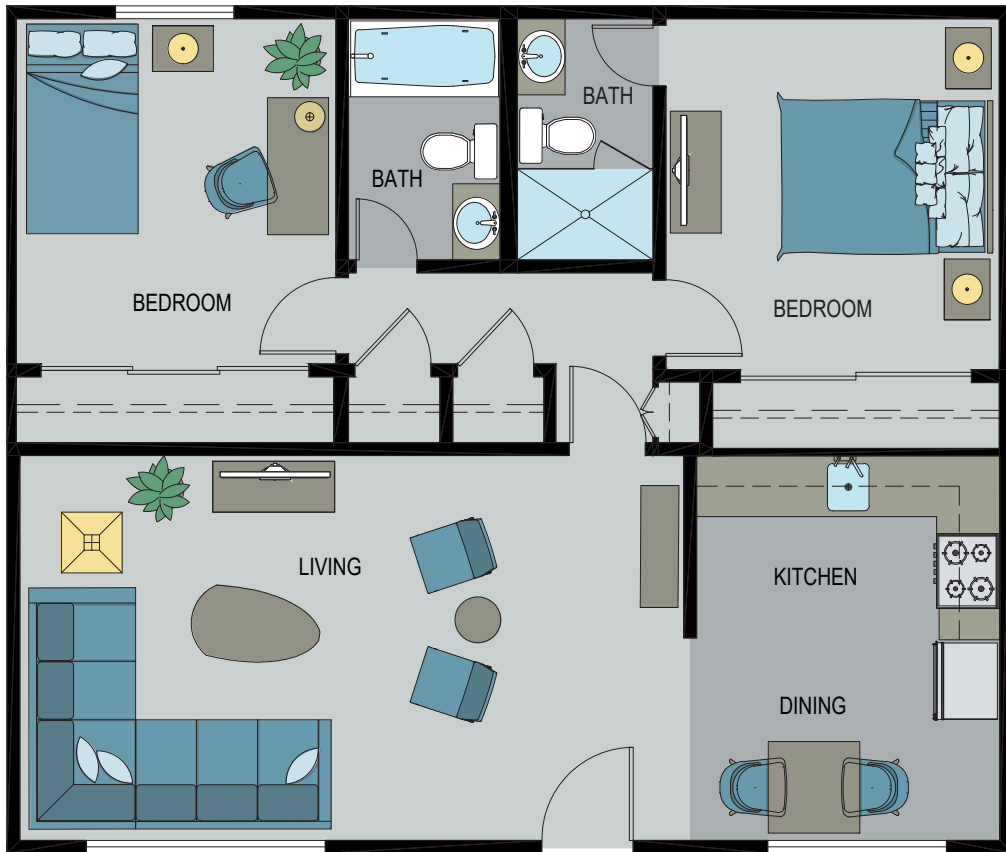

WINDSOR APARTMENTS

1930 S. DEL MAR AVE. SAN GABRIEL, CA 91776

LAYOUT A: 2 BED / 2 BATH 884 SF

WINDSOR APARTMENTS

1930 S. DEL MAR AVE. SAN GABRIEL, CA 91776

LAYOUT A: 2 BED / 2 BATH 884 SF

*ROOM SIZES ARE APPROXIMATE AND FOR REFERENCE ONLY
