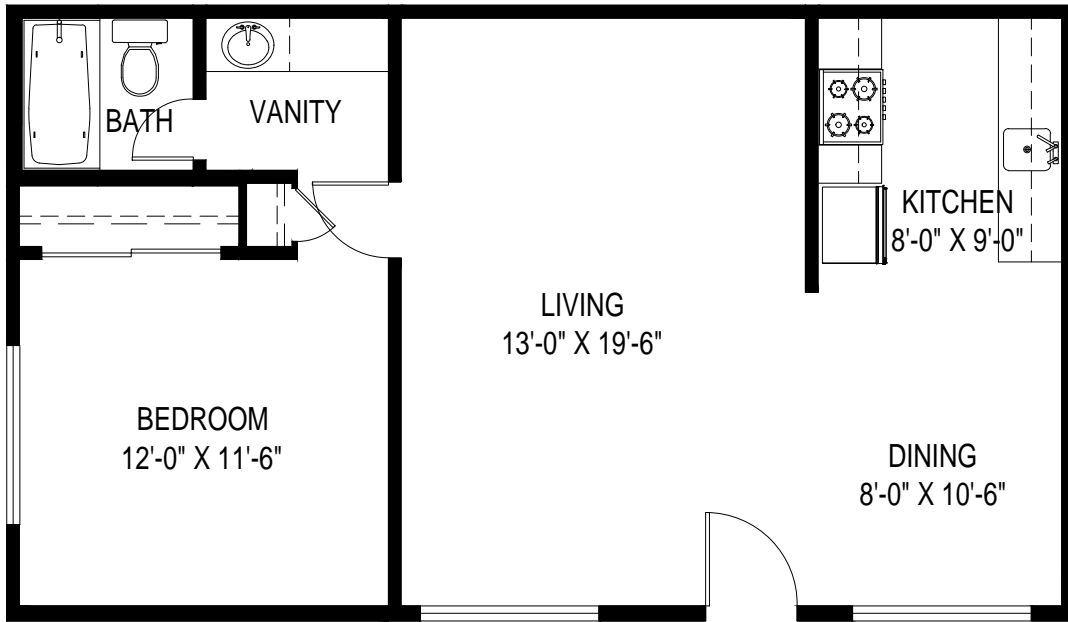

# WINDSOR APARTMENTS

1930 S. DEL MAR AVE. SAN GABRIEL, CA 91776

---

LAYOUT B: 1 BED / 1 BATH

676 SF

---

---

# WINDSOR APARTMENTS

1930 S. DEL MAR AVE. SAN GABRIEL, CA 91776

---

LAYOUT B: 1 BED / 1 BATH

676 SF

\*ROOM SIZES ARE APPROXIMATE AND FOR REFERENCE ONLY

---