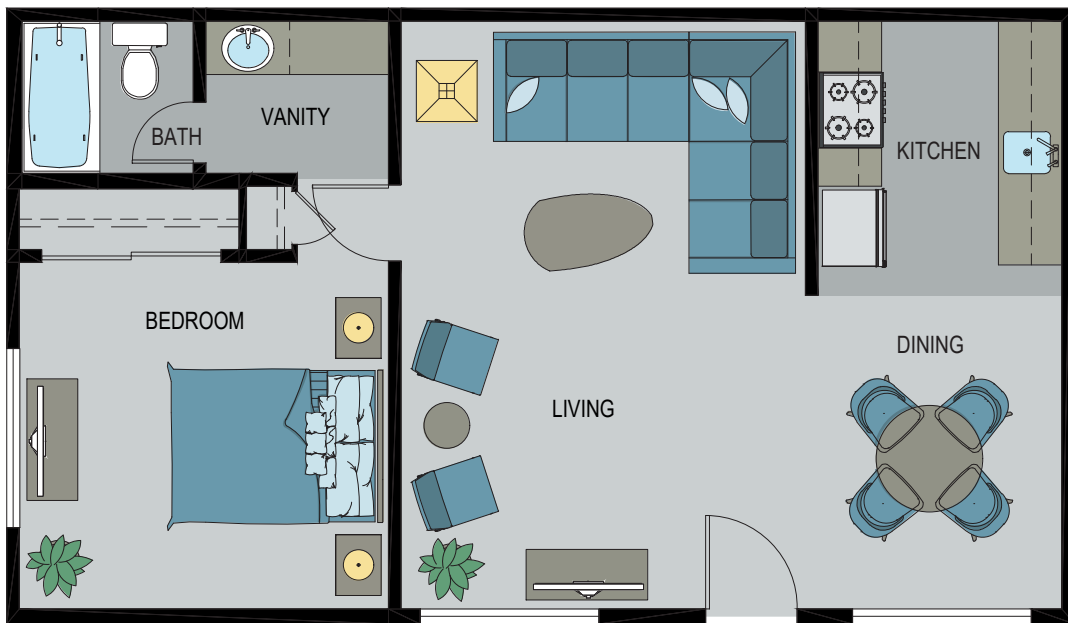

# WINDSOR APARTMENTS

1930 S. DEL MAR AVE. SAN GABRIEL, CA 91776

---

LAYOUT B: 1 BED / 1 BATH

676 SF

---

---

# WINDSOR APARTMENTS

1930 S. DEL MAR AVE. SAN GABRIEL, CA 91776

---

LAYOUT B: 1 BED / 1 BATH

676 SF

\*ROOM SIZES ARE APPROXIMATE AND FOR REFERENCE ONLY

---