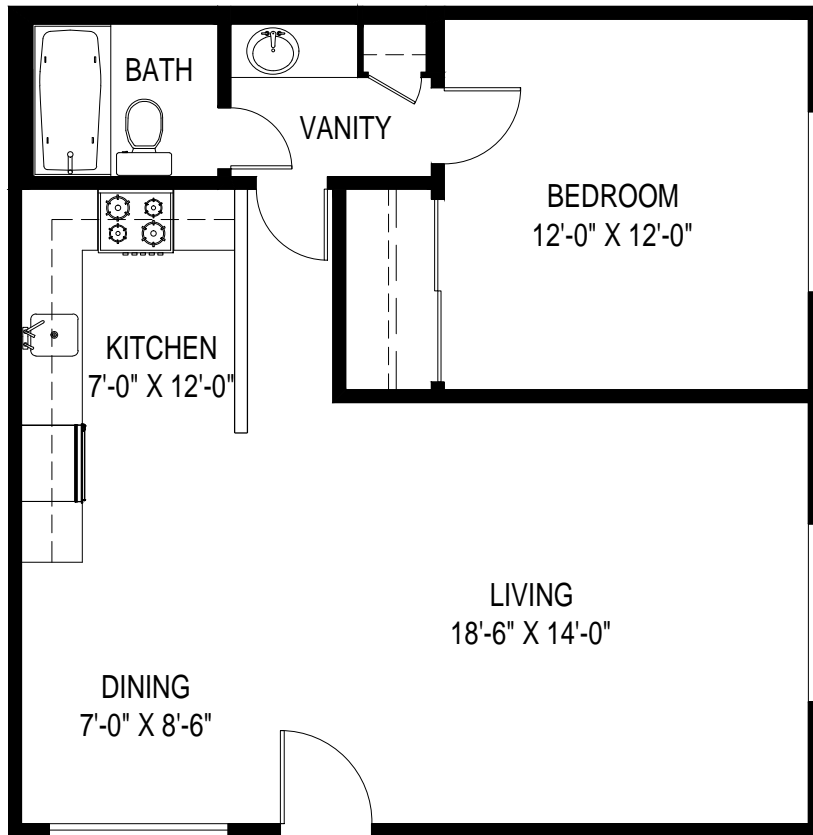

# WINDSOR APARTMENTS

1930 S. DEL MAR AVE. SAN GABRIEL, CA 91776

---

LAYOUT C: 1 BED / 1 BATH

695 SF

---

---

# WINDSOR APARTMENTS

1930 S. DEL MAR AVE. SAN GABRIEL, CA 91776

---

**LAYOUT C: 1 BED / 1 BATH**

**695 SF**

\*ROOM SIZES ARE APPROXIMATE AND FOR REFERENCE ONLY

---