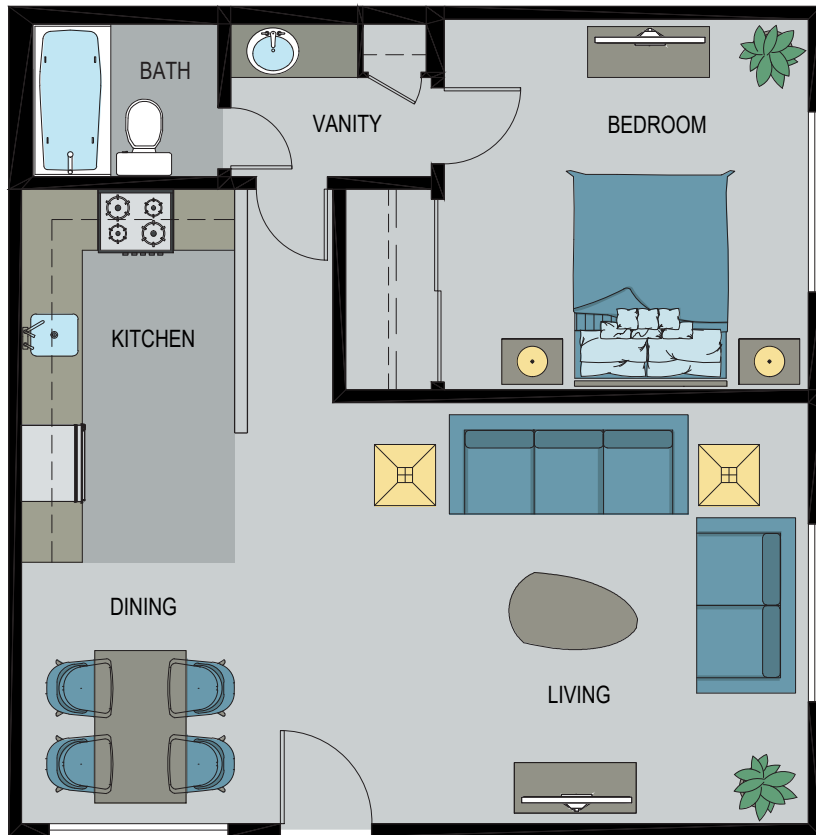

# WINDSOR APARTMENTS

1930 S. DEL MAR AVE. SAN GABRIEL, CA 91776

---

LAYOUT C: 1 BED / 1 BATH

695 SF

---

---

# WINDSOR APARTMENTS

1930 S. DEL MAR AVE. SAN GABRIEL, CA 91776

---

**LAYOUT C: 1 BED / 1 BATH**

**695 SF**

\*ROOM SIZES ARE APPROXIMATE AND FOR REFERENCE ONLY

---