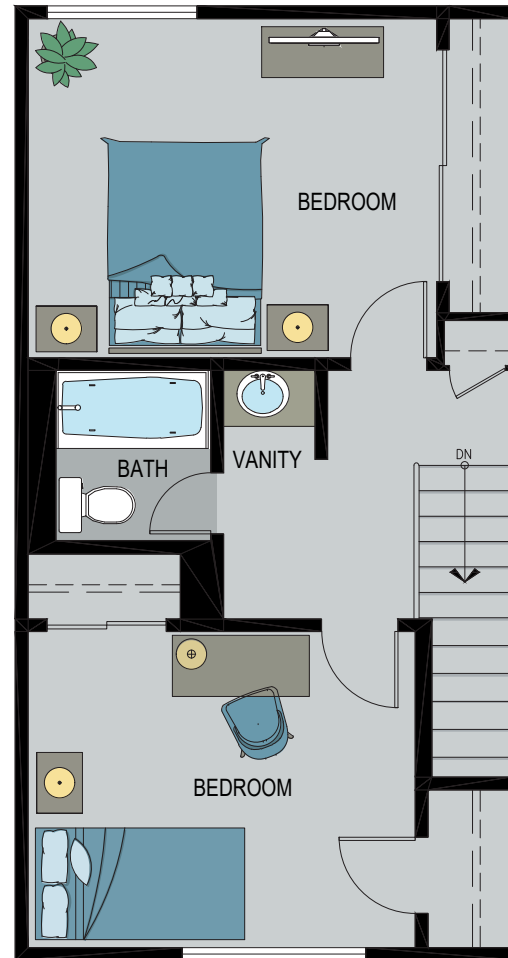

WINDSOR APARTMENTS

1930 S. DEL MAR AVE. SAN GABRIEL, CA 91776

FIRST FLOOR

SECOND FLOOR

LAYOUT D: 2 BED / 1.5 BATH

925 SF

WINDSOR APARTMENTS

1930 S. DEL MAR AVE. SAN GABRIEL, CA 91776

FIRST FLOOR

SECOND FLOOR

LAYOUT D: 2 BED / 1.5 BATH

925 SF

*ROOM SIZES ARE APPROXIMATE AND FOR REFERENCE ONLY
