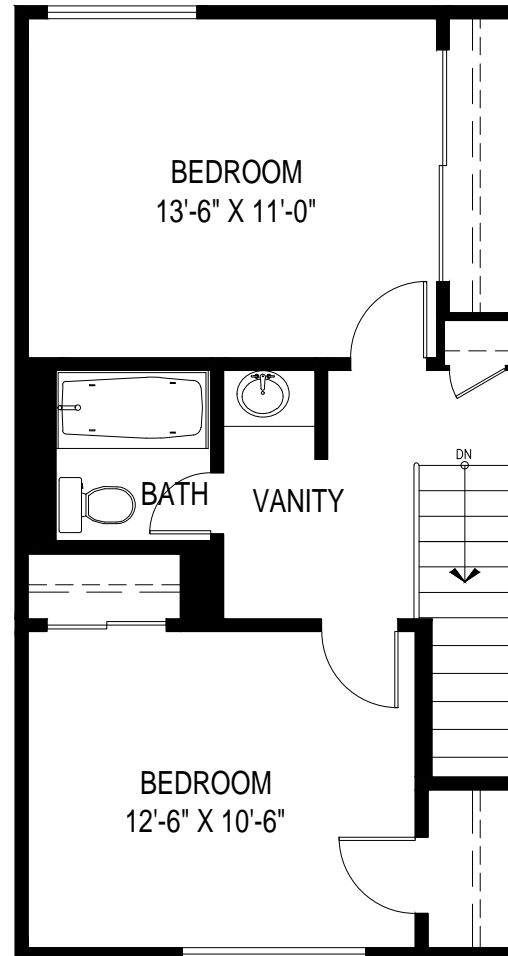

WINDSOR APARTMENTS

1930 S. DEL MAR AVE. SAN GABRIEL, CA 91776

FIRST FLOOR

SECOND FLOOR

LAYOUT D: 2 BED / 1.5 BATH

925 SF

WINDSOR APARTMENTS

1930 S. DEL MAR AVE. SAN GABRIEL, CA 91776

FIRST FLOOR

SECOND FLOOR

LAYOUT D: 2 BED / 1.5 BATH

925 SF

*ROOM SIZES ARE APPROXIMATE AND FOR REFERENCE ONLY
