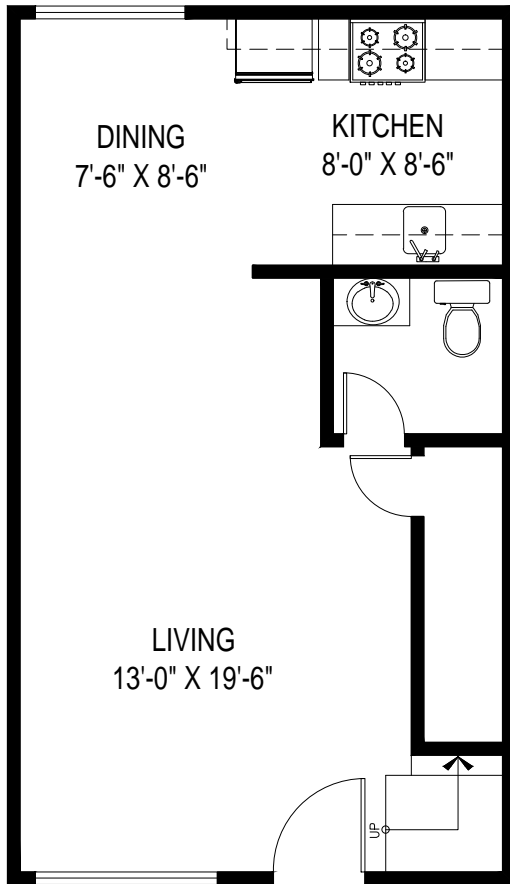

WINDSOR APARTMENTS

1930 S. DEL MAR AVE. SAN GABRIEL, CA 91776

FIRST FLOOR

SECOND FLOOR

LAYOUT D: 2 BED / 1.5 BATH

925 SF

WINDSOR APARTMENTS

1930 S. DEL MAR AVE. SAN GABRIEL, CA 91776

FIRST FLOOR

SECOND FLOOR

LAYOUT D: 2 BED / 1.5 BATH

925 SF

*ROOM SIZES ARE APPROXIMATE AND FOR REFERENCE ONLY
