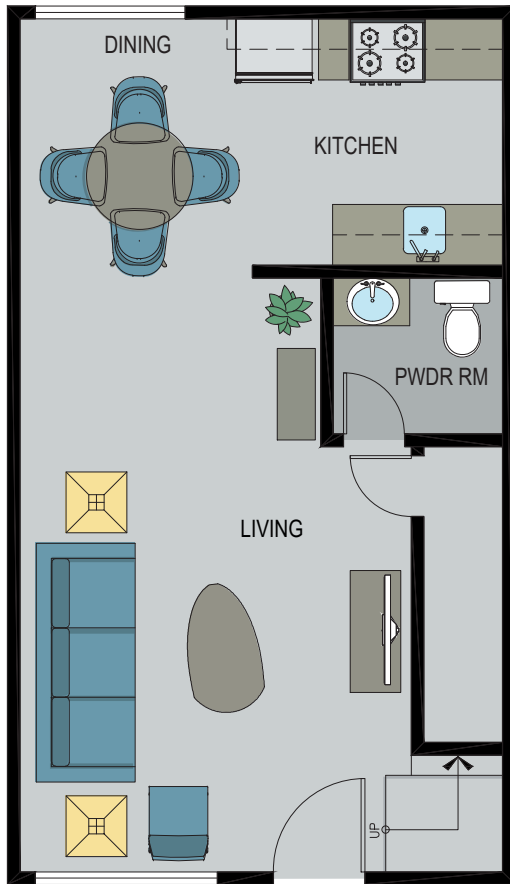

WINDSOR APARTMENTS

1930 S. DEL MAR AVE. SAN GABRIEL, CA 91776

FIRST FLOOR

SECOND FLOOR

LAYOUT D: 2 BED / 1.5 BATH

925 SF

WINDSOR APARTMENTS

1930 S. DEL MAR AVE. SAN GABRIEL, CA 91776

FIRST FLOOR

SECOND FLOOR

LAYOUT D: 2 BED / 1.5 BATH

925 SF

*ROOM SIZES ARE APPROXIMATE AND FOR REFERENCE ONLY
