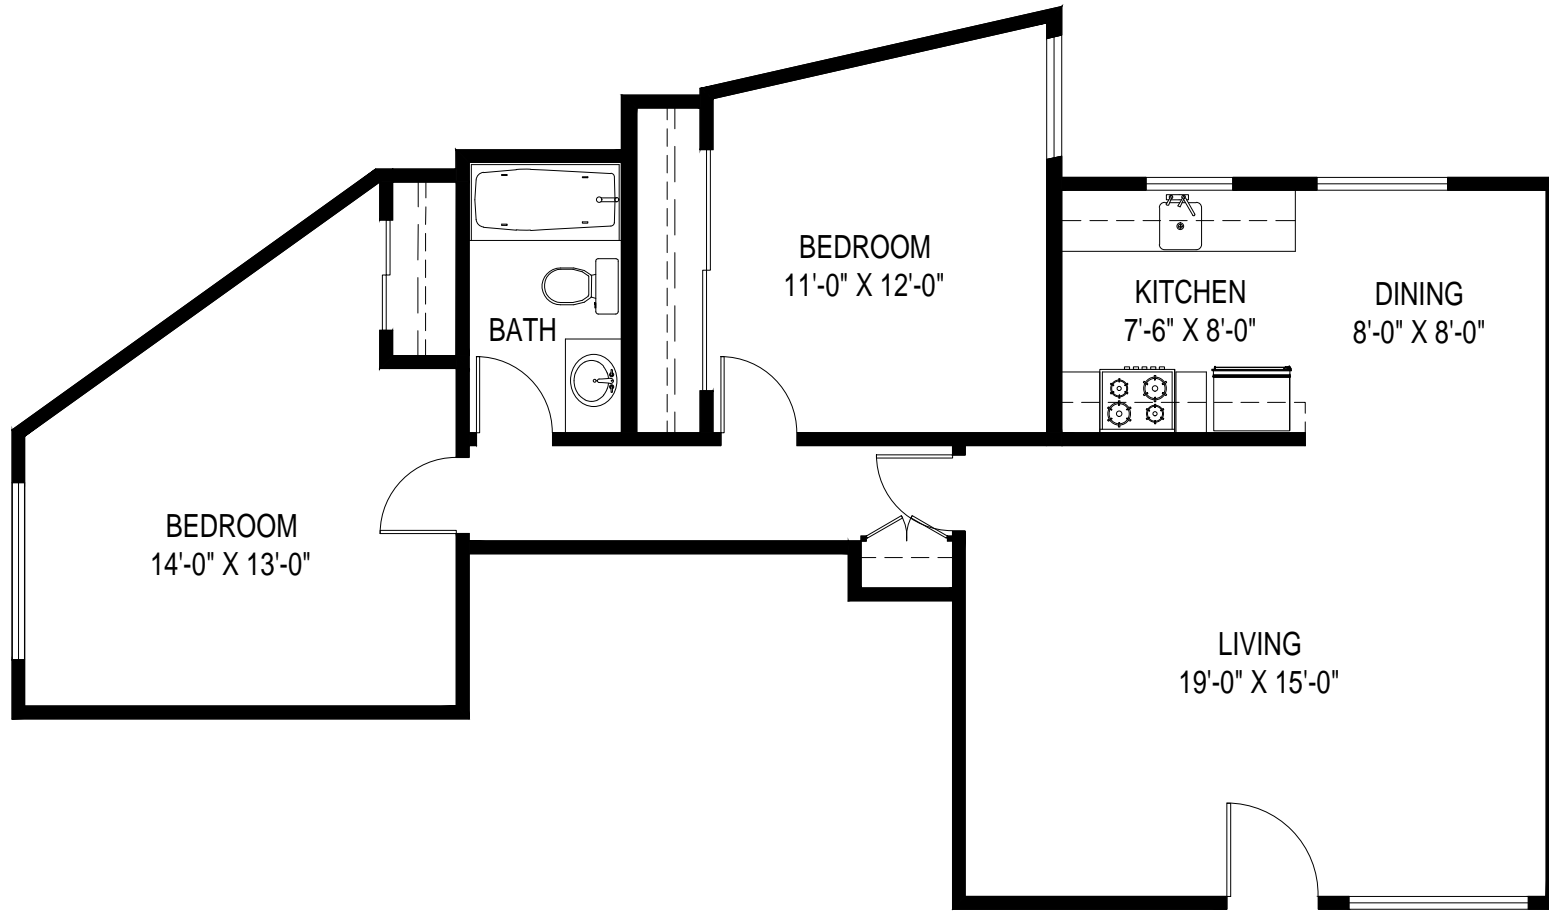

# WINDSOR APARTMENTS

1930 S. DEL MAR AVE. SAN GABRIEL, CA 91776

---

LAYOUT E: 2 BED / 1 BATH

904 SF

---

---

# WINDSOR APARTMENTS

1930 S. DEL MAR AVE. SAN GABRIEL, CA 91776

---

**LAYOUT E: 2 BED / 1 BATH**

**904 SF**

\*ROOM SIZES ARE APPROXIMATE AND FOR REFERENCE ONLY

---